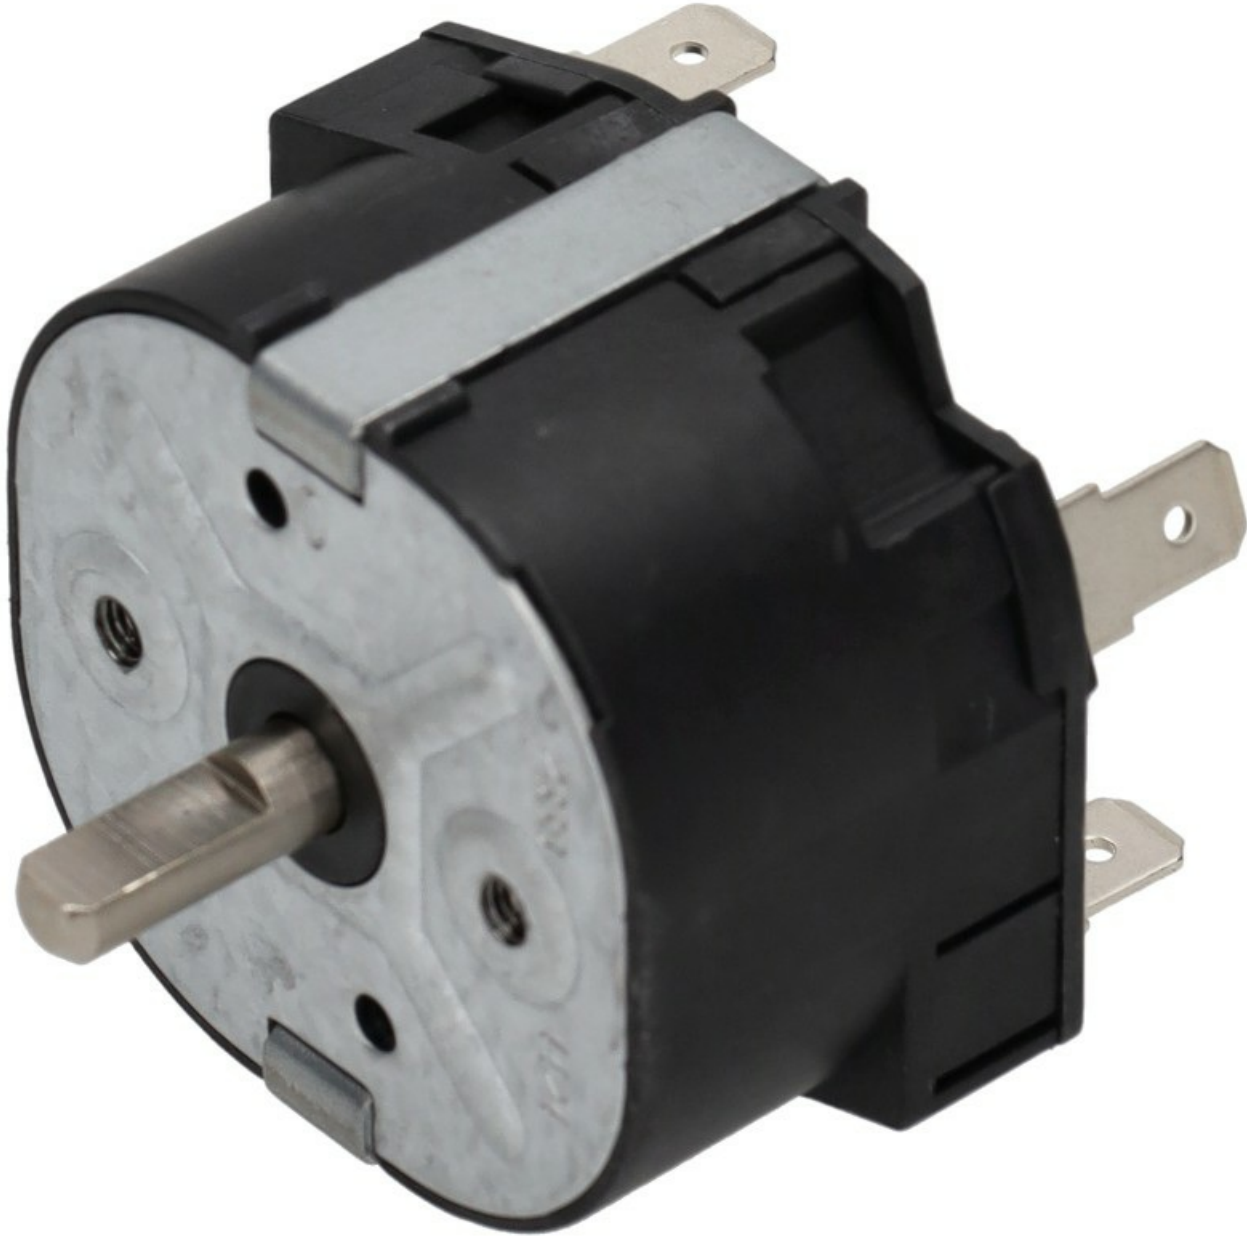

1112367

TIMER

Date: 06-04-2025

Technical data

NUMBER OF POLES	POLI/POLES=4
TIME SECONDS	TIME 900"
SHAFT mm	6X4,6mm

SHAFT LENGHT mm	L=24mm
MOTORS NUMBER	1
TIME MINUTES	TIMER 15'

Manufacturer code

SIRMAN SPA