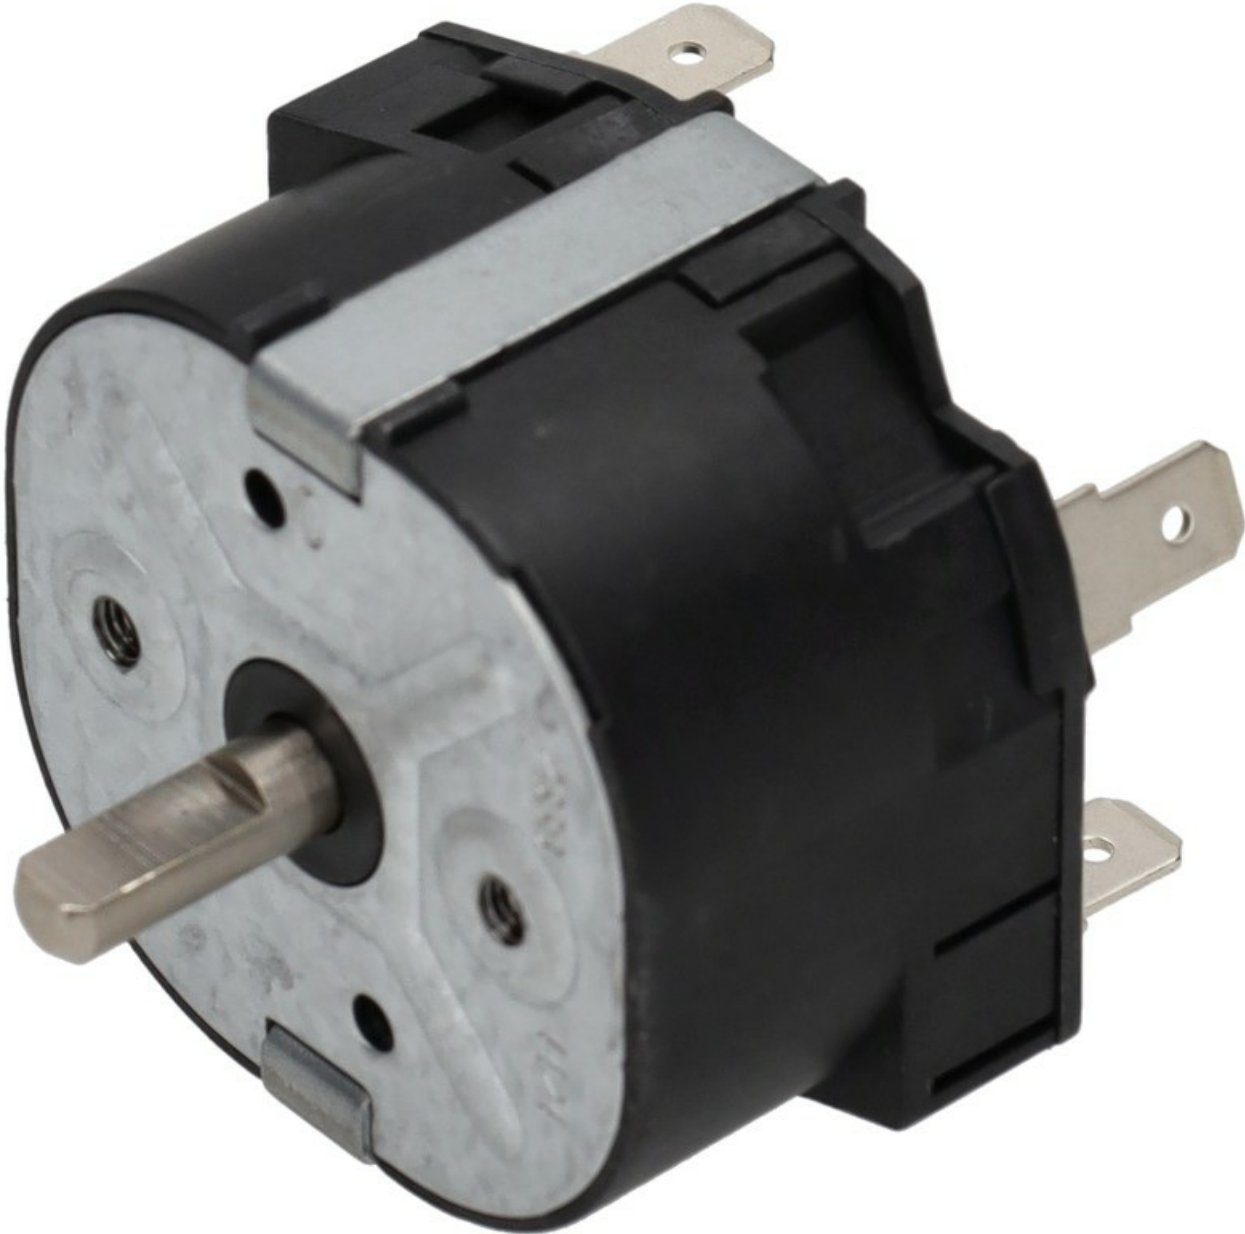

1112367

TIMER

Date: 25-11-2024

**Technical data**

NUMBER OF POLES	POLI/POLES=4
TIME SECONDS	TIME 900"
SHAFT mm	6X4,6mm

SHAFT LENGHT mm	L=24mm
MOTORS NUMBER	1
TIME MINUTES	TIMER 15'

Manufacturer code

SIRMAN SPA
