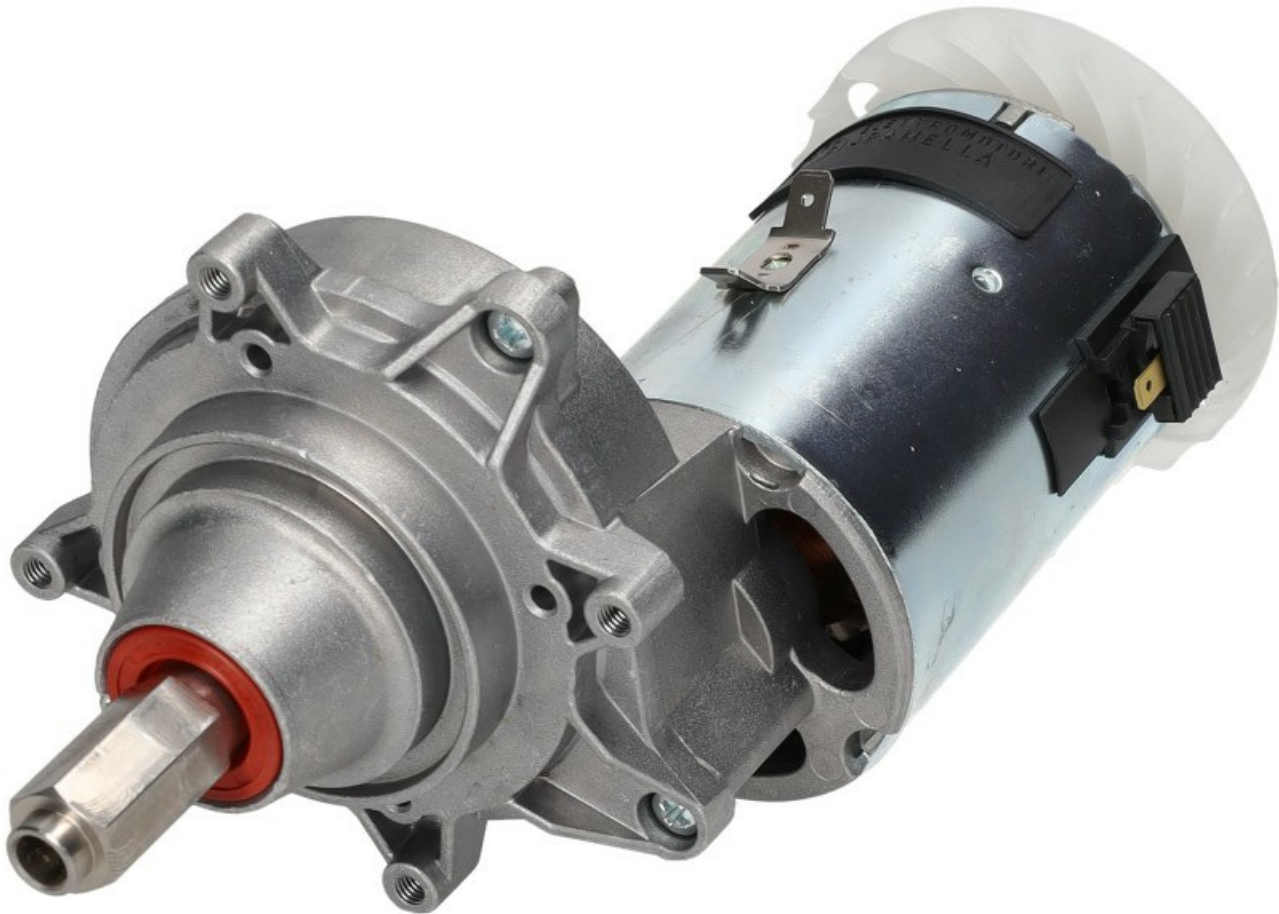

3123106

MOTOR C.C. 220 V. ALB.CAVO Y14 PLL

Date: 22-04-2025

Manufacturer code

SIRMAN SPA