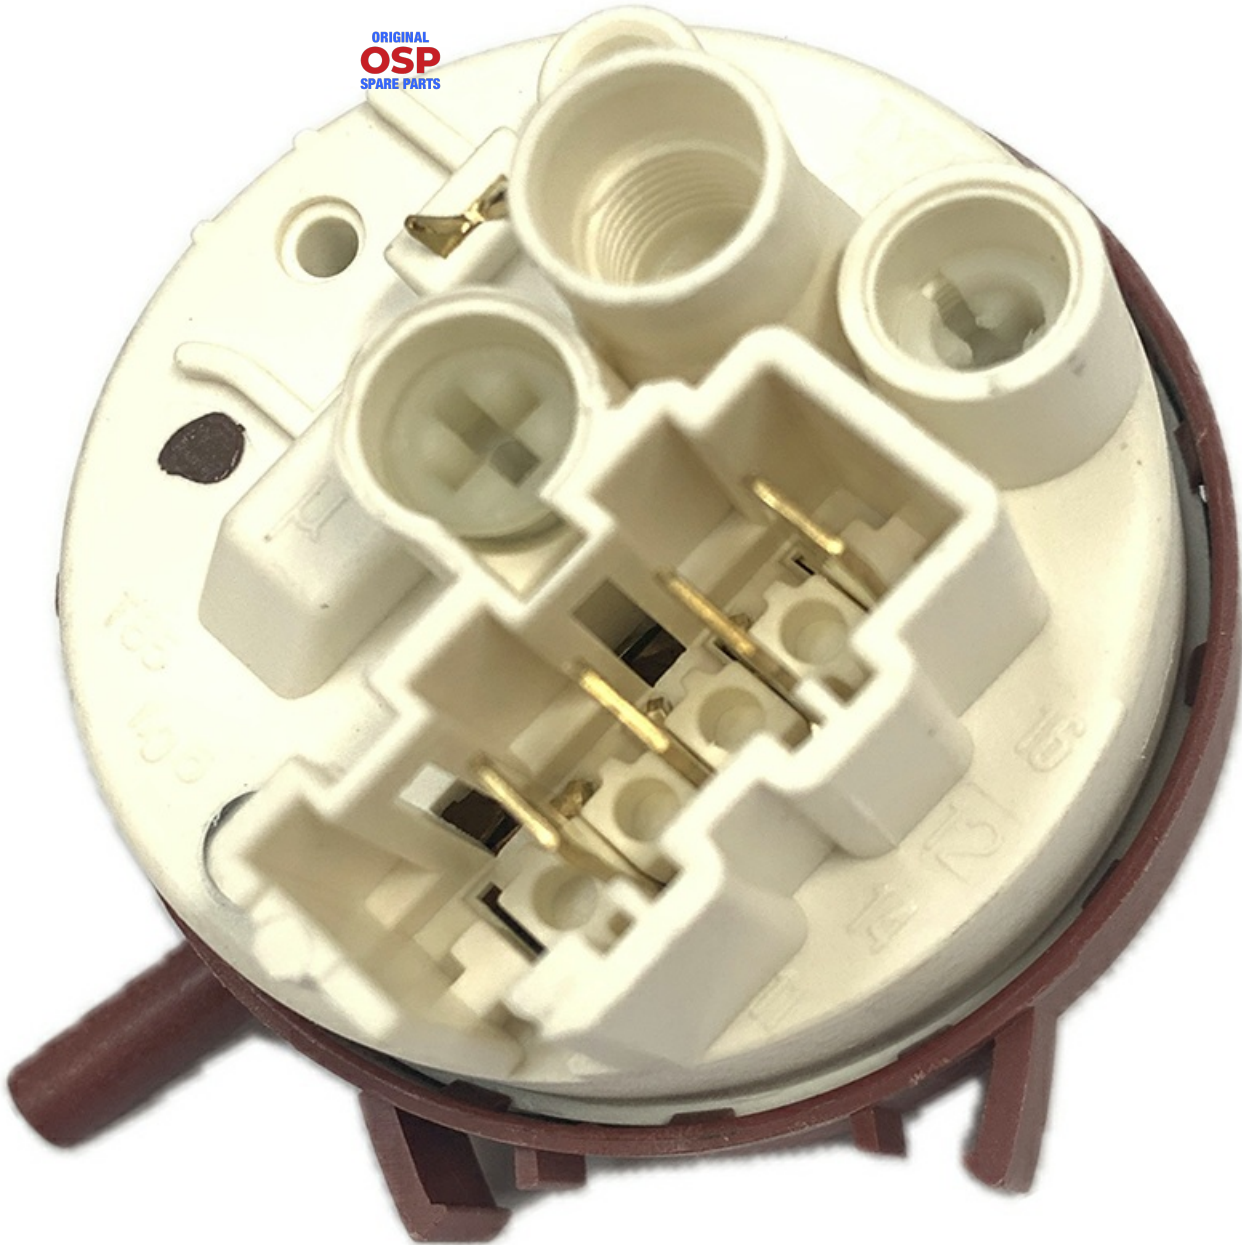

1113206

PRESS.50/33 PRF 500 UL

Date: 07-01-2025

ORIGINAL
OSP
SPARE PARTS

Manufacturer code

SMEG SPA