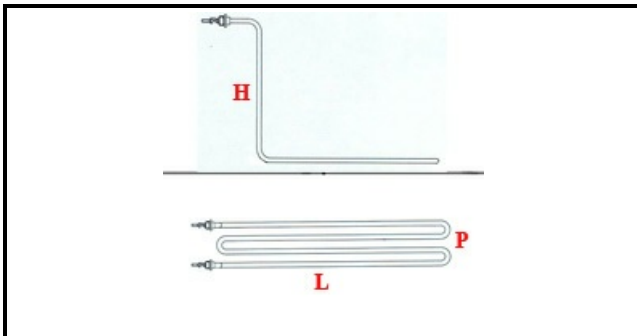

1201036

HEATING ELEMENT 1600W 230V

Date: 27-02-2025

ORIGINAL
OSP
SPARE PARTS

Technical data

| | |
|----------------------------|----------------------|
| DEPTH MM | L=365mm |
| WIDTH MM | P=75mm |
| HEIGHT MM | H=195mm |
| ELEMENTS | ELEMENTI/ELEMENTS=1 |
| KILOWATT KW | KW=1,6 |
| WATT | WATT=1600 |
| MONOPHASE | MONOFASE/MONOPHASE |
| NUMBER OF POLES | POLI/POLES=2 |
| IMMERSION HEATING ELEMENTS | IMMERSIONE/IMMERSION |