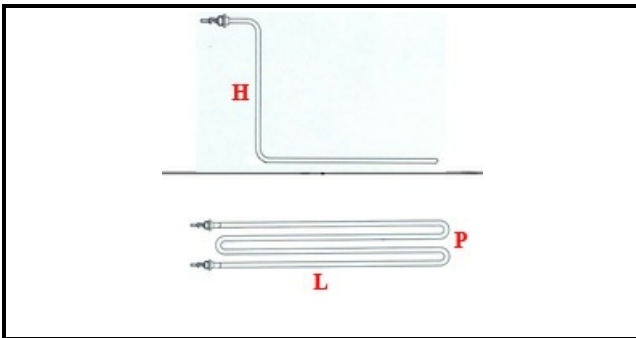

1201037

**HEATING ELEMENT 2000W 230V**

Date: 25-11-2024

ORIGINAL  
**OSP**  
SPARE PARTS**Technical data**

DEPTH MM	L=255 mm
WIDTH MM	P= 45 mm
HEIGHT MM	H=200 mm
KILOWATT KW	KW 2
WATT	WATT=2000
MONOPHASE	MONOPHASE
GAS THREAD	GAS 1/4
NUMBER OF POLES	POLES=2