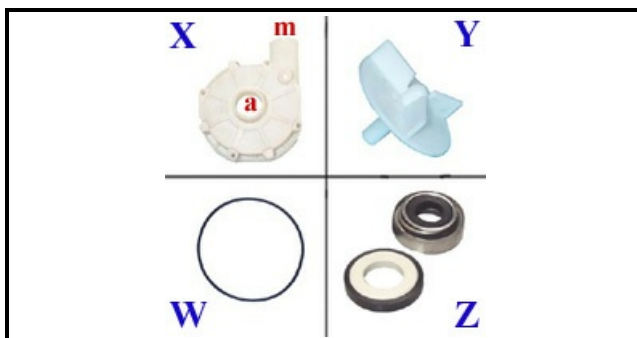

1103018

ANTICLOCKWISE PUMP 0,15HP

Date: 22-11-2024

**Technical data**

DIAMETER SUCTION mm	A=28mm
DIAMETER FLOW mm	M=28mm
KILOWATT KW	KW=0,11
MONOPHASE	230V
HP - POWER	HP=0,15
GASKET	W=2104004
DIRECTION OF ROTATION RIGHT	DX /RIGHT
MECHANIC SEAL	Z=3110026
FAN	Y=3109017
BODY PUMP	X=1103148
CAPACITOR	10MF