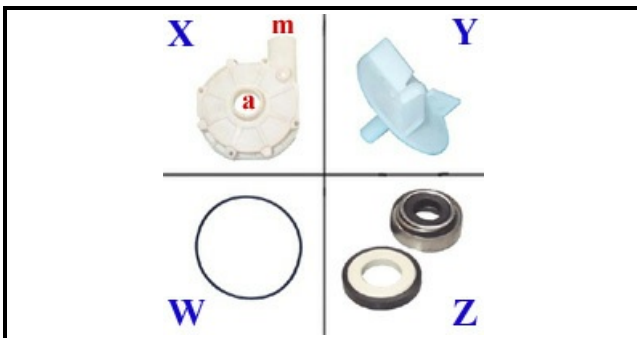

### Technical data

DIAMETER SUCTION mm	A=28mm
DIAMETER FLOW mm	M=28mm
KILOWATT KW	KW=0,11
MONOPHASE	230V
HP - POWER	HP=0,15
GASKET	W=2104004
DIRECTION OF ROTATION RIGHT	DX /RIGHT
MECHANIC SEAL	Z=3110026
FAN	Y=3109017
BODY PUMP	X=1103148
CAPACITOR	10MF