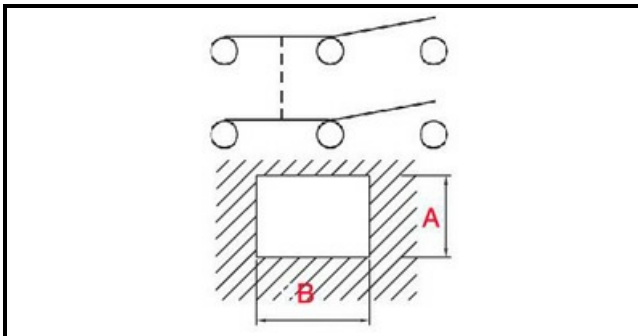

1105178

BLACK SWITCH 1-0-2 6P

Date: 04-03-2025

**Technical data**

DEPTH MM	B=28mm
WIDTH MM	A=21mm
NUMBER OF POLES	POLI/POLES=6
NUMBER OF POSITIONS	1-0-2
COLOR	NERO/BLACK
VOLT	250V

Manufacturer code

UGOLINI - MILANO DISPENSERS SPA