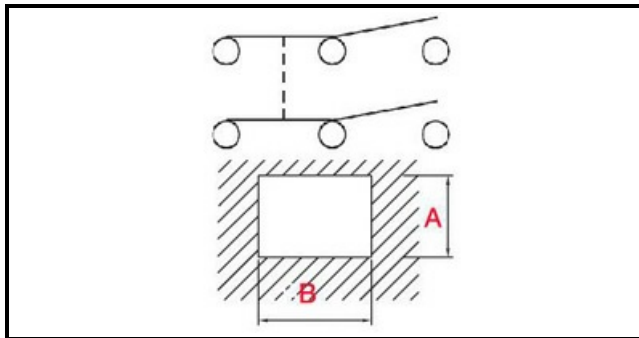

1105178

**BLACK SWITCH 1-0-2 6P**

Date: 31-01-2025

**Technical data**

DEPTH MM	B=28mm
WIDTH MM	A=21mm
NUMBER OF POLES	POLI/POLES=6
NUMBER OF POSITIONS	1-0-2
COLOR	NERO/BLACK
VOLT	250V

**Manufacturer code**