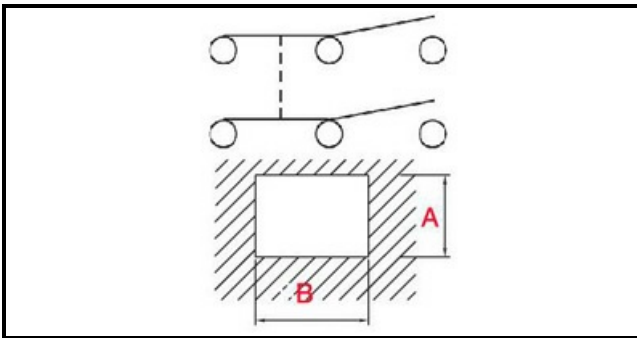

1105178

BLACK SWITCH 1-0-2 6P

Date: 05-04-2025

Technical data

DEPTH MM	B=28mm
WIDTH MM	A=21mm
NUMBER OF POLES	POLI/POLES=6
NUMBER OF POSITIONS	1-0-2
COLOR	NERO/BLACK
VOLT	250V

Manufacturer code

UGOLINI - MILANO DISPENSERS SPA