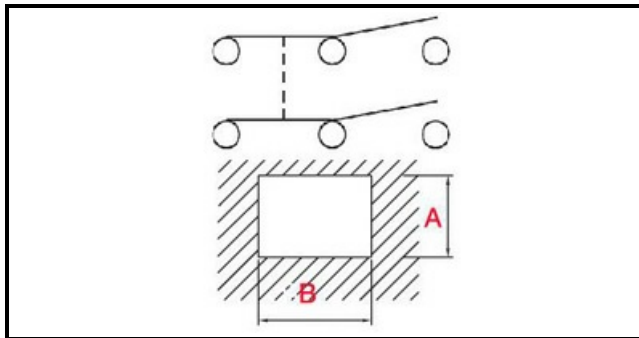

1105178

**BLACK SWITCH 1-0-2 6P**

Date: 22-12-2024

**Technical data**

DEPTH MM	B=28mm
WIDTH MM	A=21mm
NUMBER OF POLES	POLI/POLES=6
NUMBER OF POSITIONS	1-0-2
COLOR	NERO/BLACK
VOLT	250V

**Manufacturer code**