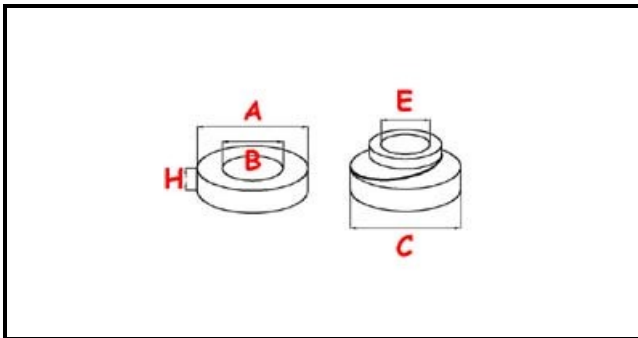

## Technical data

BAKED CLAY SEAL HEIGHT mm	H=5,5mm
BAKED CLAY SEAL EXTERNAL DIAMETER mm	A=26mm
BAKED CLAY SEAL INTERNAL DIAMETER mm	B=14mm
MECHANIC SEAL EXTERNAL DIAMETER mm	C=24,5mm
MECHANIC SEAL INTERNAL DIAMETER mm	E=11mm