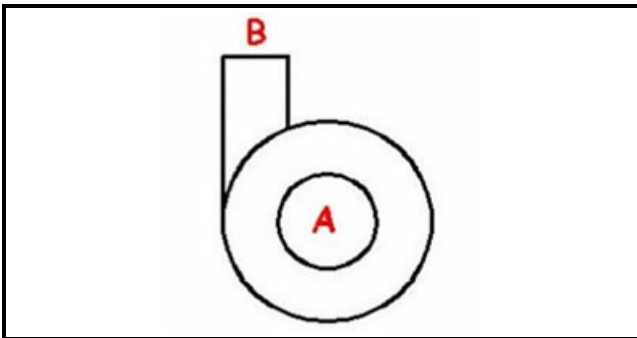

1103587

BODY PUMP 0,75HP

Date: 25-11-2024

**Technical data**

DIAMETER SUCTION mm	A=60mm
DIAMETER FLOW mm	M=50mm
DIRECTION OF ROTATION LEFT	SX / LEFT

Manufacturer code

UNIVERBAR SRL A SOCIO UNICO