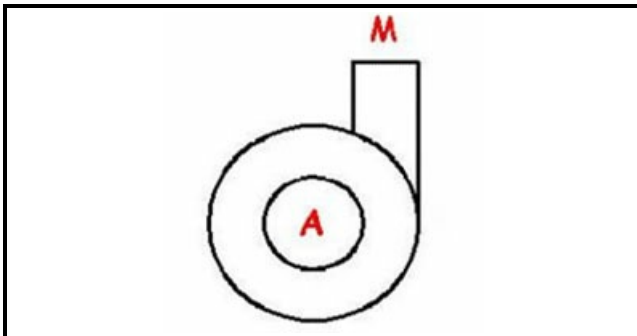

1103588

BODY PUMP 0,2HP

Date: 22-12-2024

**Technical data**

DIAMETER SUCTION mm	A=28mm
DIAMETER FLOW mm	M=28mm
DIRECTION OF ROTATION RIGHT	DX / RIGHT

Manufacturer code

UNIVERBAR SRL A SOCIO UNICO