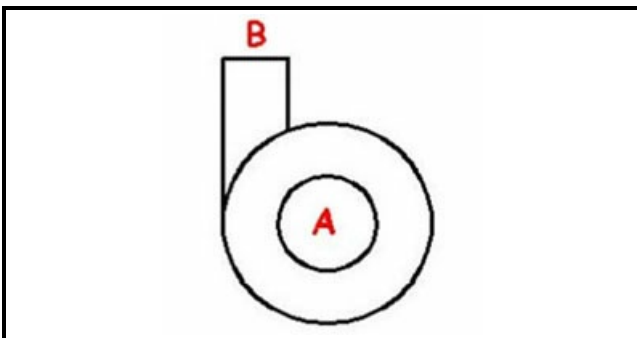

1103614

BODY PUMP HP 1,2 COSMO/COMPACT

Date: 22-12-2024

ORIGINAL
OSP
SPARE PARTS**Technical data**

DIAMETER SUCTION mm	A=50mm
DIAMETER FLOW mm	M=50mm
DIRECTION OF ROTATION LEFT	SX / LEFT

Manufacturer code

UNIVERBAR SRL A SOCIO UNICO
KRUPPS S.R.L.
KRUPPS S.R.L.