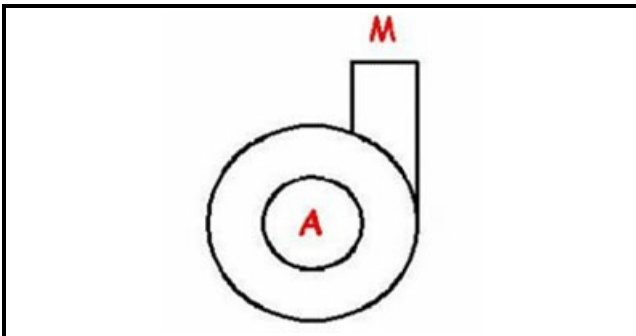

1103887

**BODY PUMP 0.4 HP**

Date: 22-11-2024

**Technical data**

DIAMETER SUCTION mm	A=29mm
DIAMETER FLOW mm	M=28mm
DIRECTION OF ROTATION RIGHT	DX / RIGHT

**Manufacturer code**

UNIVERBAR SRL A SOCIO UNICO