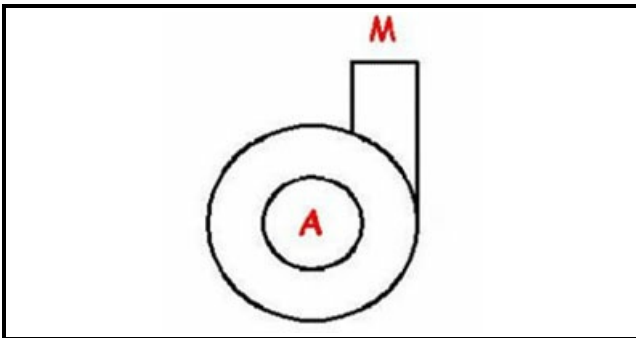

1203021

**BODY PUMP HP 0,45**

Date: 22-12-2024

ORIGINAL  
**OSP**  
SPARE PARTS**Technical data**

DIAMETER SUCTION mm	A=50mm
DIAMETER FLOW mm	M=30mm
DIRECTION OF ROTATION RIGHT	DX / RIGHT

**Manufacturer code**