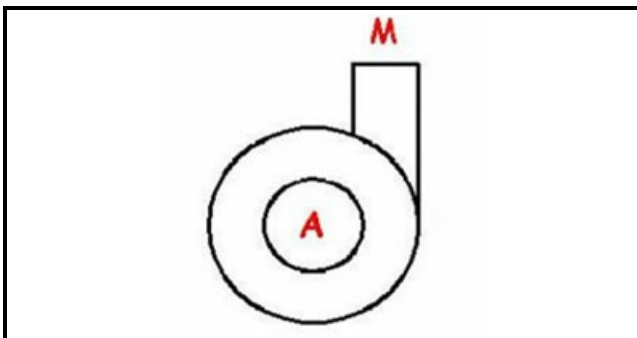

1203021

BODY PUMP HP 0,45

Date: 22-11-2024

ORIGINAL
OSP
SPARE PARTS**Technical data**

DIAMETER SUCTION mm	A=50mm
DIAMETER FLOW mm	M=30mm
DIRECTION OF ROTATION RIGHT	DX / RIGHT

Manufacturer code

UNIVERBAR SRL A SOCIO UNICO