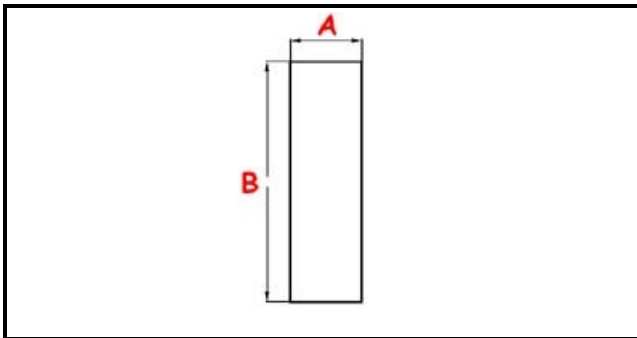

3111158

**OVER FLOW BET37/BET40/ERGON/MIDI40/SINCRO**

Date: 22-12-2024

ORIGINAL  
**OSP**  
SPARE PARTS**Technical data**

HEIGHT MM	B=106mm
MATERIAL	PLASTICA/PLASTIC
LOWER DIAMETER	A=28mm

**Manufacturer code**