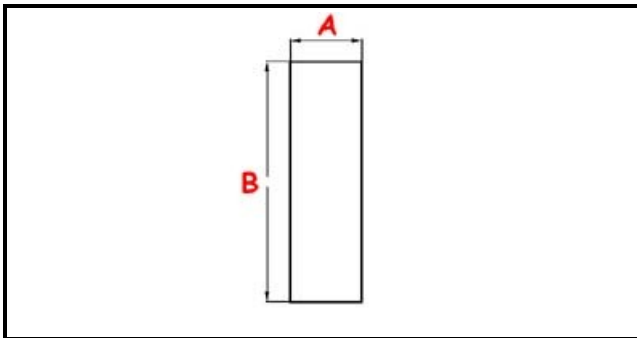

3111158

**OVER FLOW BET37/BET40/ERGON/MIDI40/SINCRO**

Date: 22-11-2024

ORIGINAL  
**OSP**  
SPARE PARTS**Technical data**

HEIGHT MM	B=106mm
MATERIAL	PLASTICA/PLASTIC
LOWER DIAMETER	A=28mm

**Manufacturer code**