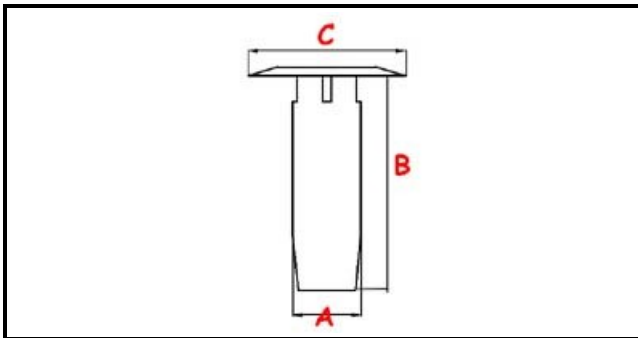

3111162

OVER FLOW COSMO/COMPACT

Date: 22-12-2024

ORIGINAL
OSP
SPARE PARTS**Technical data**

HEIGHT MM	B=150mm
MATERIAL	PLASTICA/PLASTIC
UPPER DIAMETER	C=52mm
LOWER DIAMETER	A=48mm

Manufacturer code

UNIVERBAR SRL A SOCIO UNICO