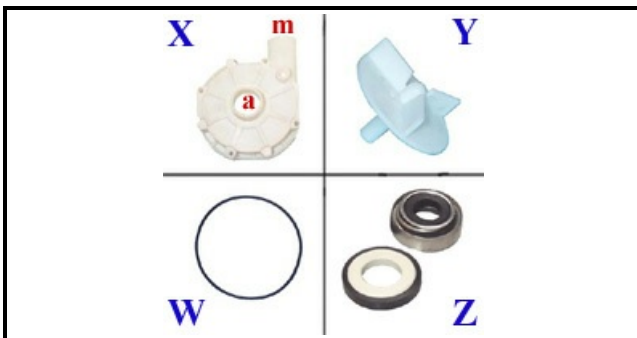

1103018

ANTICLOCKWISE PUMP 0,15HP

Date: 22-12-2024

Technical data

DIAMETER SUCTION mm	A=28mm
DIAMETER FLOW mm	M=28mm
KILOWATT KW	KW=0,11
MONOPHASE	230V
HP - POWER	HP=0,15
GASKET	W=2104004
DIRECTION OF ROTATION RIGHT	DX /RIGHT
MECHANIC SEAL	Z=3110026
FAN	Y=3109017
BODY PUMP	X=1103148
CAPACITOR	10MF