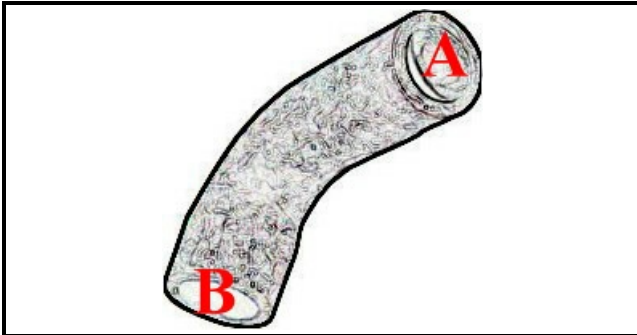

2108301

**SUCTION SLEEVE COSMO/COMPACT**

Date: 22-12-2024

ORIGINAL  
**OSP**  
SPARE PARTS**Technical data**

MINIMUM INTERNAL DIAMETER mm	A=51mm
MAXIMUM INTERNAL DIAMETER mm	B=57mm
NUMBER OF WAYS	2 VIE/WAYS