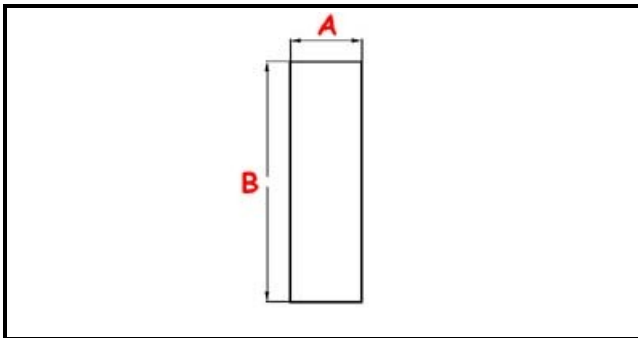

3111143

"OVER FLOW 1""1/2 mm190 LP650-800-1200"

Date: 22-12-2024

ORIGINAL
OSP
SPARE PARTS**Technical data**

HEIGHT MM	B=190mm
MATERIAL	INOX
LOWER DIAMETER	A=39mm

Manufacturer code

VELOX BARCHITTA S.R.L.