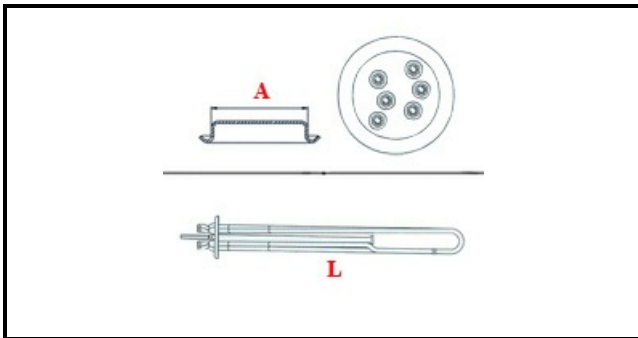

1201066

**BOILER HEATING ELEMENT 3.0 KW WITH FUSE**

Date: 22-12-2024

ORIGINAL  
**OSP**  
SPARE PARTS**Technical data**

|                               |                                  |
|-------------------------------|----------------------------------|
| DEPTH MM                      | L=265mm                          |
| WIDTH MM                      | A=47mm                           |
| ELEMENTS                      | ELEMENTI/ELEMENTS=3              |
| ROUND FLANGE                  | TONDA/ROUND<br>FLANGE=47mm       |
| DIAMETER mm                   | A=47mm                           |
| KILOWATT KW                   | KW=3                             |
| WATT                          | WATT=3000                        |
| THREE PHASE                   | TRIFASE/THREEPHASE               |
| NUMBER OF POLES               | POLI/POLES=6                     |
| GASKET                        | 2101032                          |
| IMMERSION HEATING<br>ELEMENTS | IMMERSIONE/IMMERSION<br>ELEMENTS |