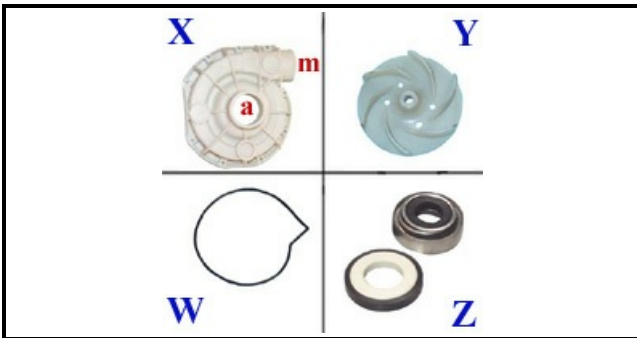

1103078

**PUMP 0,75HP 230V 50HZ 3911/A**

Date: 04-03-2025

**Technical data**

DIAMETER SUCTION mm	A=45mm
DIAMETER FLOW mm	M=40mm
KILOWATT KW	KW=0,56
MONOPHASE	230V
HP - POWER	HP=0,75
GASKET	W=2104002
DIRECTION OF ROTATION LEFT	SX / LEFT
MECHANIC SEAL	Z=3110027
FAN	Y=3109020
BODY PUMP	X=1103146
CAPACITOR	10mf