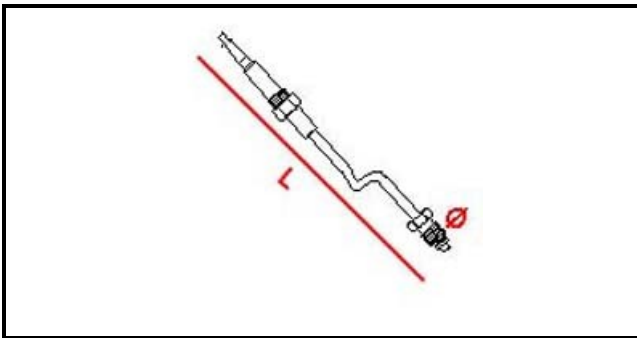

## Technical data

DEPTH MM	L=500mm
THREAD MA	9X1
MATERIAL	RAME/COPPER