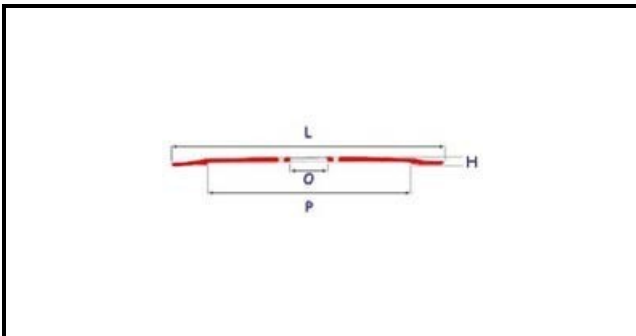

7102009

**BLADE 275-40-218-H22,5 4 HOLES**

Date: 23-11-2024

**Technical data**

HEIGHT MM	H=22,5mm
INTERNAL DIAMETER mm	O=40mm
EXTERNAL DIAMETER mm	L=275mm
NUMBER OF HOLES	4 fori/holes
BLADE COVER	P=218mm