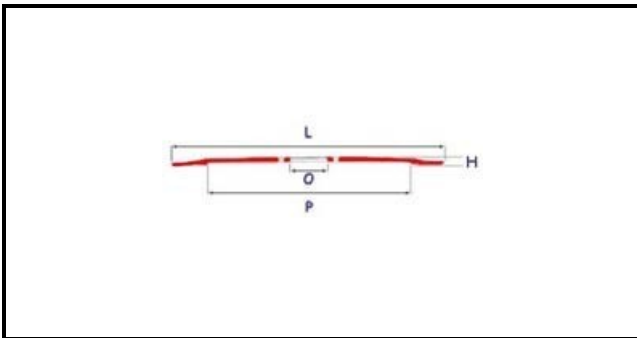

7102044

**BLADE Ø 300-40-3-245**

Date: 23-02-2025

**Technical data**

INTERNAL DIAMETER mm	O=40mm
EXTERNAL DIAMETER mm	L=300mm
NUMBER OF HOLES	3 fori/holes
BLADE COVER	P=245mm
TYPE	SPECIALE/SPECIAL