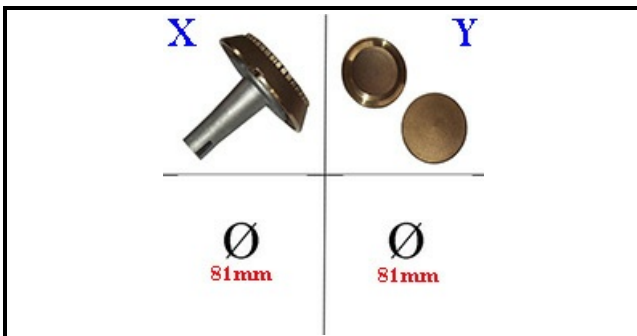

4111087

INJECTOR REST AL M12 4,0KW

Date: 27-02-2025

**Technical data**

DIAMETER mm	Ø=81mm
KILOWATT KW	4 KW
BURNER	X=4111086
FLAME SPREADER	Y=4109036