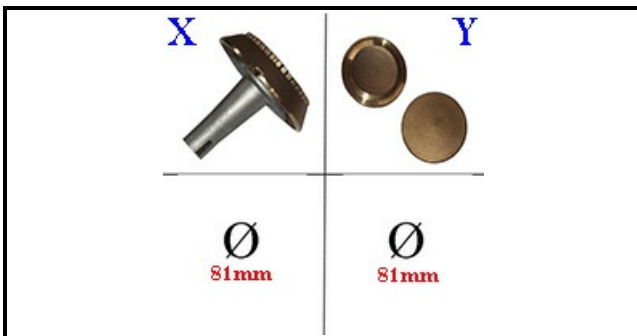

4111087

INJECTOR REST AL M12 4,0KW

Date: 05-04-2025

Technical data

DIAMETER mm	Ø=81mm
KILOWATT KW	4 KW
BURNER	X=4111086
FLAME SPREADER	Y=4109036