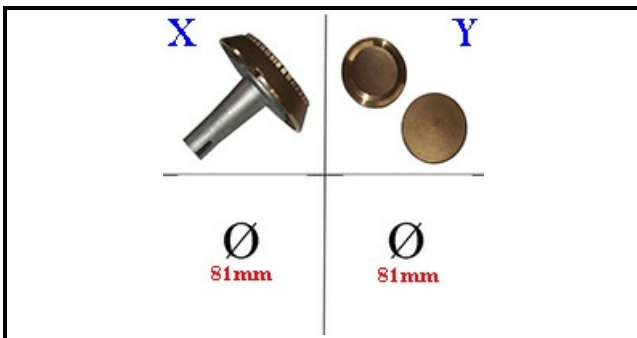

4111087

INJECTOR REST AL M12 4,0KW

Date: 15-11-2024

**Technical data**

DIAMETER mm	Ø=81mm
KILOWATT KW	4 KW
BURNER	X=4111086
FLAME SPREADER	Y=4109036