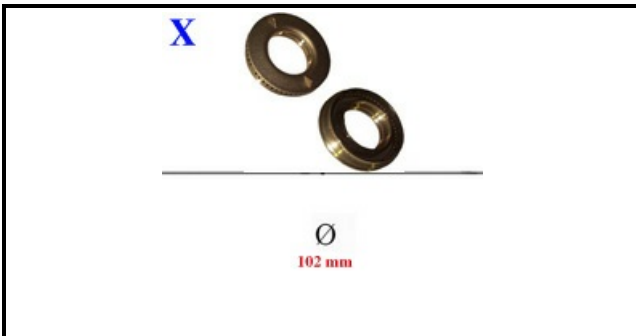

4111102

BURNER 115 KW 5,5

Date: 27-02-2025

ORIGINAL
OSP
SPARE PARTS**Technical data**

DIAMETER mm	Ø=115mm
KILOWATT KW	5,5 KW
FLAME SPREADER	X=4109040

Manufacturer code

OFFCAR THE GREAT COOKING S.R.L.