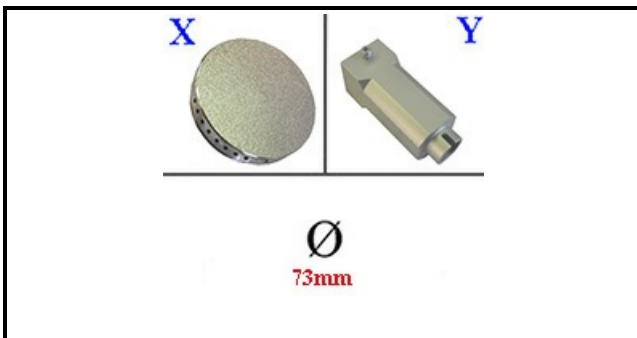

4111156

BURNER HEAD

Date: 22-12-2024

ORIGINAL
OSP
SPARE PARTS**Technical data**

DIAMETER mm	Ø=73mm
KILOWATT KW	3 KW
FLAME SPREADER	X=4109106
AIR REGULATOR	Y=4111186

Manufacturer code

LOTUS SPA