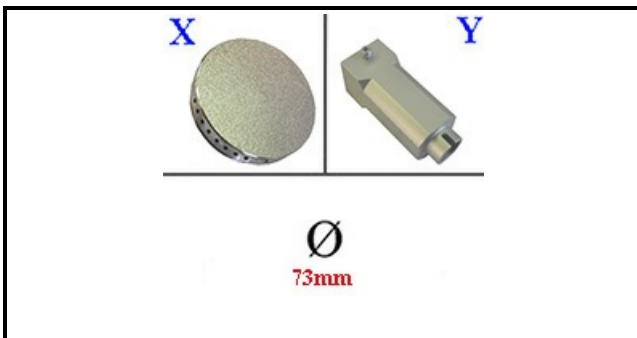

4111156

BURNER HEAD

Date: 22-01-2025

ORIGINAL
OSP
SPARE PARTS**Technical data**

DIAMETER mm	Ø=73mm
KILOWATT KW	3 KW
FLAME SPREADER	X=4109106
AIR REGULATOR	Y=4111186

Manufacturer code

LOTUS SPA