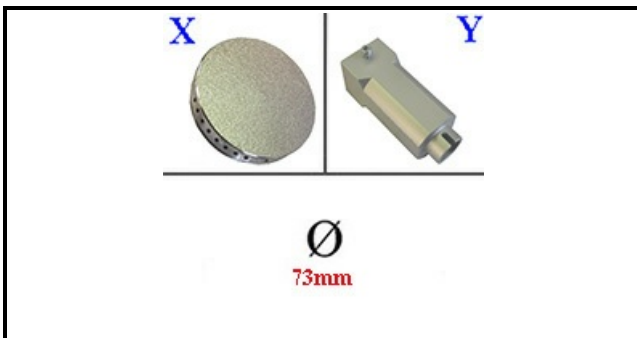

4111156

BURNER HEAD

Date: 05-04-2025

ORIGINAL
OSP
SPARE PARTS

Technical data

DIAMETER mm	Ø=73mm
KILOWATT KW	3 KW
FLAME SPREADER	X=4109106
AIR REGULATOR	Y=4111186

Manufacturer code

LOTUS SPA