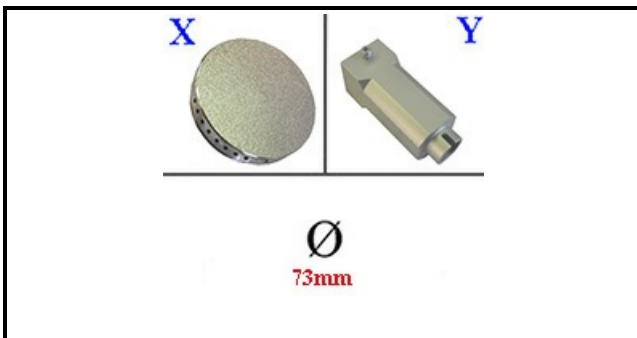

4111156

BURNER HEAD

Date: 15-11-2024

ORIGINAL
OSP
SPARE PARTS**Technical data**

DIAMETER mm	Ø=73mm
KILOWATT KW	3 KW
FLAME SPREADER	X=4109106
AIR REGULATOR	Y=4111186

Manufacturer code

LOTUS SPA