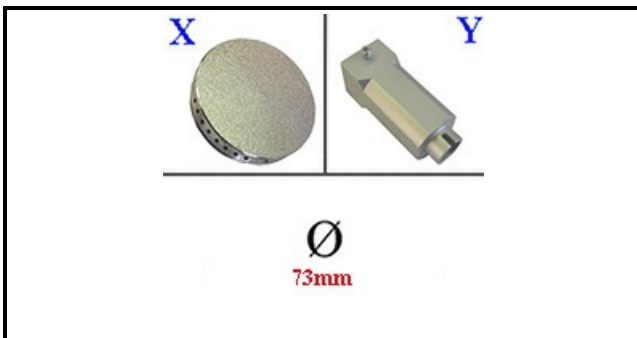

4111156

BURNER HEAD

Date: 23-02-2025

ORIGINAL
OSP
SPARE PARTS**Technical data**

DIAMETER mm	Ø=73mm
KILOWATT KW	3 KW
FLAME SPREADER	X=4109106
AIR REGULATOR	Y=4111186

Manufacturer code

LOTUS SPA