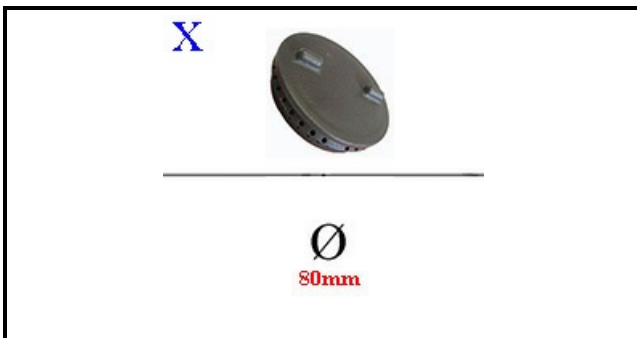

4111200

BURNER Ø80 4KW

Date: 27-02-2025

ORIGINAL
OSP
SPARE PARTS**Technical data**

DIAMETER mm	Ø=80mm
KILOWATT KW	4 KW
FLAME SPREADER	X=4109111

Manufacturer code

ANGELO PO GRANDI CUCINE SPA