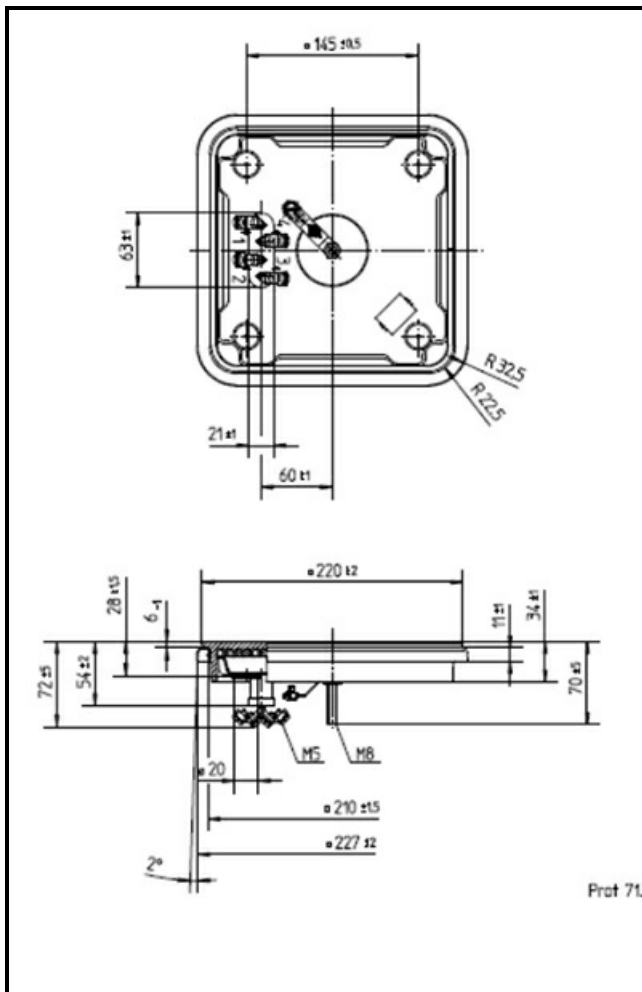

1101272

# HEATING ELEMENT GRILL 220X220mm

Date: 22-12-2024

## Technical data

DEPTH MM	A=220mm
WIDTH MM	B=220mm
KILOWATT KW	KW=2,6
WATT	WATT=2600
MONOPHASE	MONOFASE/MONOPHASE
DRY HEATING ELEMENT	SECCO/DRY

**Manufacturer code**

MBM- EUROTEC SRL -
SILKO ALI GROUP SRL A SOCIO UNICO
SILKO ALI GROUP SRL A SOCIO UNICO
ELECTROLUX PROFESSIONAL S.P.A.
ELECTROLUX PROFESSIONAL S.P.A.
ELECTROLUX PROFESSIONAL S.P.A.
E.G.O. ELEKTRO GERATE AG
GIGA GRANDI CUCINE SRL
MARENO ALI GROUP SRL A SOCIO UNICO