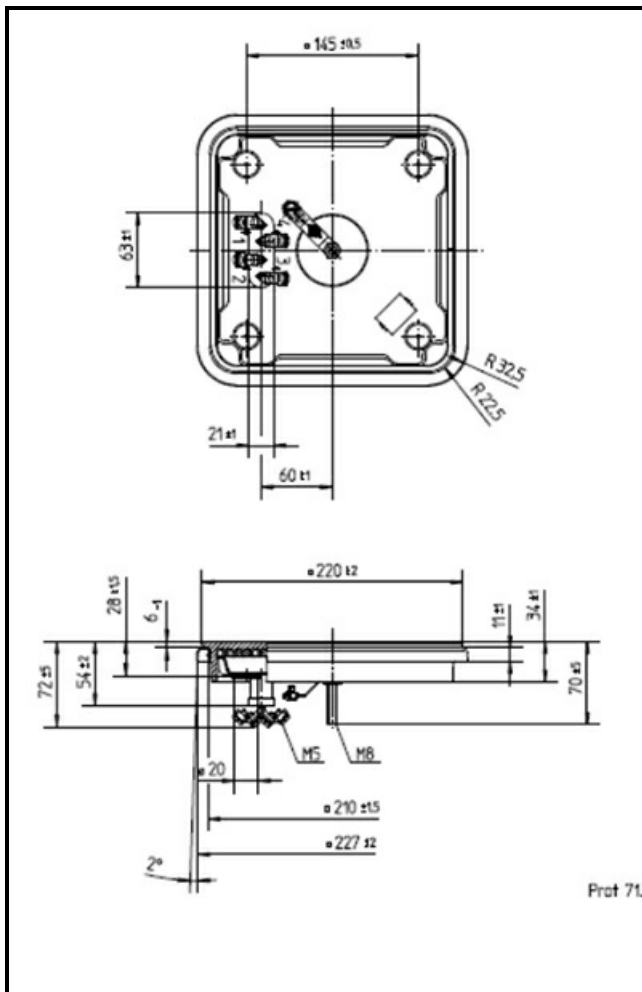

1101272

# HEATING ELEMENT GRILL 220X220mm

Date: 14-11-2024

## Technical data

DEPTH MM	A=220mm
WIDTH MM	B=220mm
KILOWATT KW	KW=2,6
WATT	WATT=2600
MONOPHASE	MONOFASE/MONOPHASE
DRY HEATING ELEMENT	SECCO/DRY

**Manufacturer code**

MBM- EUROTEC SRL -
SILKO ALI GROUP SRL A SOCIO UNICO
SILKO ALI GROUP SRL A SOCIO UNICO
ELECTROLUX PROFESSIONAL S.P.A.
ELECTROLUX PROFESSIONAL S.P.A.
ELECTROLUX PROFESSIONAL S.P.A.
E.G.O. ELEKTRO GERATE AG
GIGA GRANDI CUCINE SRL
MARENO ALI GROUP SRL A SOCIO UNICO