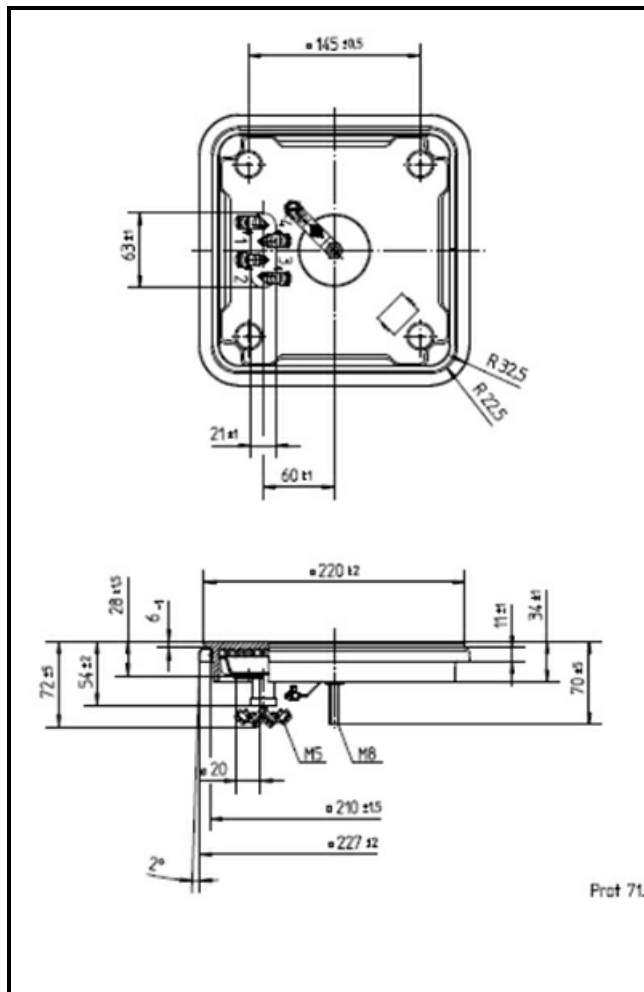

1101272

# HEATING ELEMENT GRILL 220X220mm

Date: 23-02-2025

## Technical data

DEPTH MM	A=220mm
WIDTH MM	B=220mm
KILOWATT KW	KW=2,6
WATT	WATT=2600
MONOPHASE	MONOFASE/MONOPHASE
DRY HEATING ELEMENT	SECCO/DRY

**Manufacturer code**

MBM- EUROTEC SRL -
SILKO ALI GROUP SRL A SOCIO UNICO
SILKO ALI GROUP SRL A SOCIO UNICO
ELECTROLUX PROFESSIONAL S.P.A.
ELECTROLUX PROFESSIONAL S.P.A.
ELECTROLUX PROFESSIONAL S.P.A.
E.G.O. ELEKTRO GERATE AG
GIGA GRANDI CUCINE SRL
MARENO ALI GROUP SRL A SOCIO UNICO