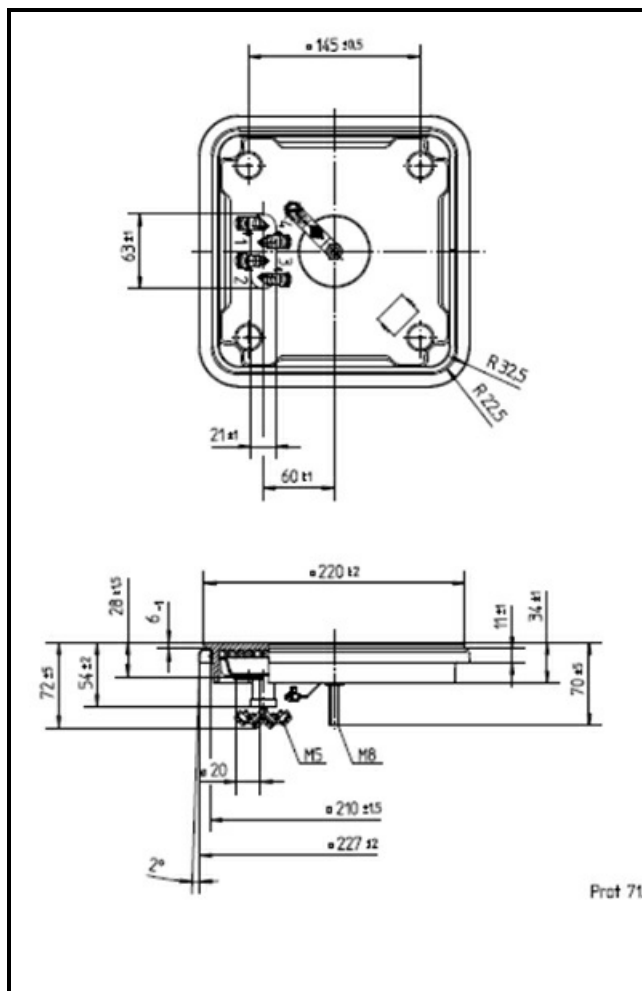

1101272

HEATING ELEMENT GRILL 220X220mm

Date: 24-04-2025

Technical data

DEPTH MM	A=220mm
WIDTH MM	B=220mm
KILOWATT KW	KW=2,6
WATT	WATT=2600
MONOPHASE	MONOFASE/MONOPHASE
DRY HEATING ELEMENT	SECCO/DRY

Manufacturer code