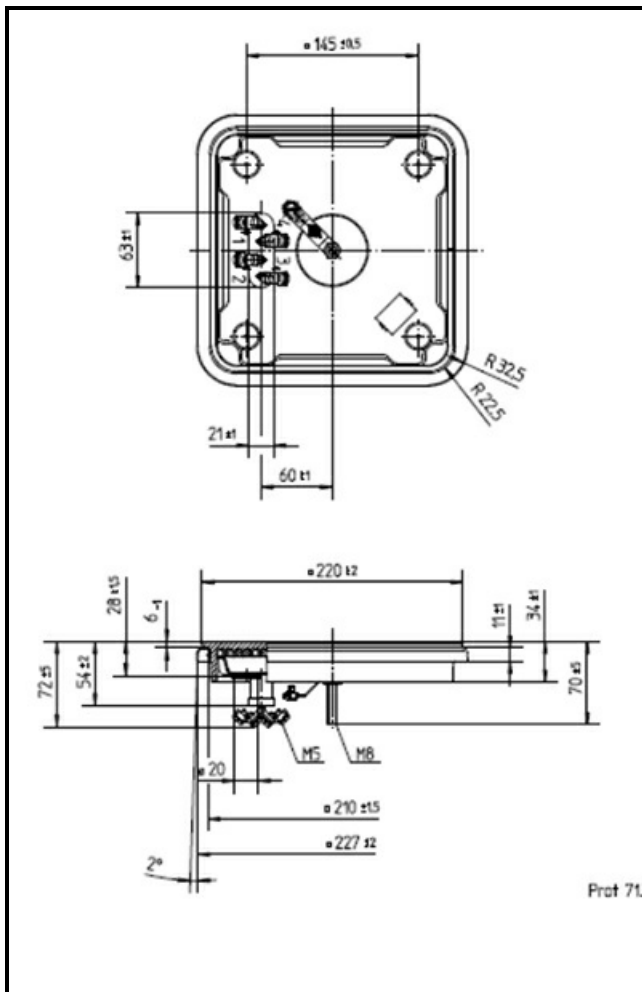

1101272

# HEATING ELEMENT GRILL 220X220mm

Date: 21-11-2024

## Technical data

DEPTH MM	A=220mm
WIDTH MM	B=220mm
KILOWATT KW	KW=2,6
WATT	WATT=2600
MONOPHASE	MONOFASE/MONOPHASE
DRY HEATING ELEMENT	SECCO/DRY

**Manufacturer code**

MBM- EUROTEC SRL -
SILKO ALI GROUP SRL A SOCIO UNICO
SILKO ALI GROUP SRL A SOCIO UNICO
ELECTROLUX PROFESSIONAL S.P.A.
ELECTROLUX PROFESSIONAL S.P.A.
ELECTROLUX PROFESSIONAL S.P.A.
E.G.O. ELEKTRO GERATE AG
GIGA GRANDI CUCINE SRL
MARENO ALI GROUP SRL A SOCIO UNICO