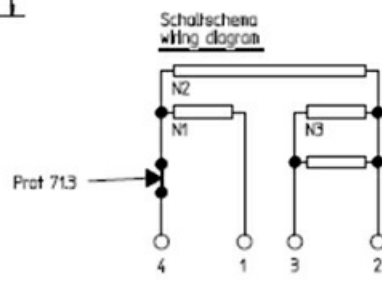

# HEATING ELEMENT GRILL 220X220mm

Date: 22-12-2024

## Technical data

DEPTH MM	A=220mm
WIDTH MM	B=220mm
KILOWATT KW	KW=2,6
WATT	WATT=2600
MONOPHASE	MONOFASE/MONOPHASE
DRY HEATING ELEMENT	SECCO/DRY

**Manufacturer code**

MBM- EUROTEC SRL -
SILKO ALI GROUP SRL A SOCIO UNICO
SILKO ALI GROUP SRL A SOCIO UNICO
ELECTROLUX PROFESSIONAL S.P.A.
ELECTROLUX PROFESSIONAL S.P.A.
ELECTROLUX PROFESSIONAL S.P.A.
E.G.O. ELEKTRO GERATE AG
GIGA GRANDI CUCINE SRL
MARENO ALI GROUP SRL A SOCIO UNICO