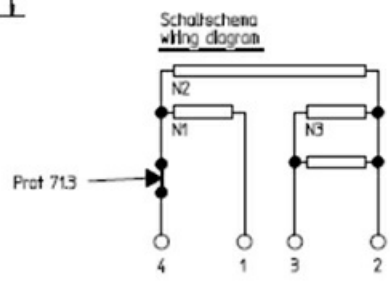

# HEATING ELEMENT GRILL 220X220mm

Date: 23-02-2025

## Technical data

DEPTH MM	A=220mm
WIDTH MM	B=220mm
KILOWATT KW	KW=2,6
WATT	WATT=2600
MONOPHASE	MONOFASE/MONOPHASE
DRY HEATING ELEMENT	SECCO/DRY

**Manufacturer code**

MBM- EUROTEC SRL -
SILKO ALI GROUP SRL A SOCIO UNICO
SILKO ALI GROUP SRL A SOCIO UNICO
ELECTROLUX PROFESSIONAL S.P.A.
ELECTROLUX PROFESSIONAL S.P.A.
ELECTROLUX PROFESSIONAL S.P.A.
E.G.O. ELEKTRO GERATE AG
GIGA GRANDI CUCINE SRL
MARENO ALI GROUP SRL A SOCIO UNICO