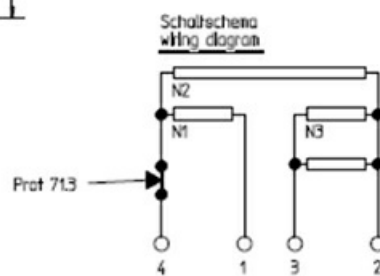

1101272

HEATING ELEMENT GRILL 220X220mm

Date: 24-04-2025

Technical data

DEPTH MM	A=220mm
WIDTH MM	B=220mm
KILOWATT KW	KW=2,6
WATT	WATT=2600
MONOPHASE	MONOFASE/MONOPHASE
DRY HEATING ELEMENT	SECCO/DRY

Manufacturer code