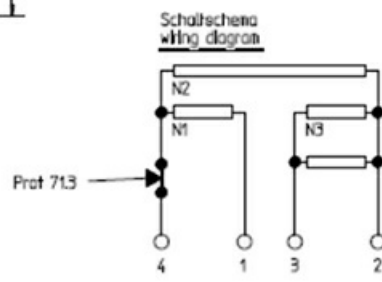

# HEATING ELEMENT GRILL 220X220mm

Date: 21-11-2024

## Technical data

DEPTH MM	A=220mm
WIDTH MM	B=220mm
KILOWATT KW	KW=2,6
WATT	WATT=2600
MONOPHASE	MONOFASE/MONOPHASE
DRY HEATING ELEMENT	SECCO/DRY

**Manufacturer code**

MBM- EUROTEC SRL -
SILKO ALI GROUP SRL A SOCIO UNICO
SILKO ALI GROUP SRL A SOCIO UNICO
ELECTROLUX PROFESSIONAL S.P.A.
ELECTROLUX PROFESSIONAL S.P.A.
ELECTROLUX PROFESSIONAL S.P.A.
E.G.O. ELEKTRO GERATE AG
GIGA GRANDI CUCINE SRL
MARENO ALI GROUP SRL A SOCIO UNICO