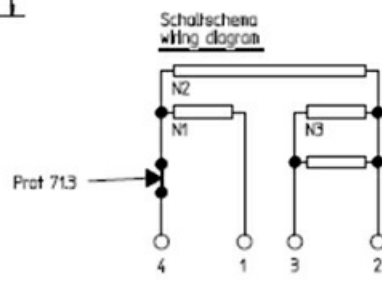

# HEATING ELEMENT GRILL 220X220mm

Date: 14-11-2024

## Technical data

DEPTH MM	A=220mm
WIDTH MM	B=220mm
KILOWATT KW	KW=2,6
WATT	WATT=2600
MONOPHASE	MONOFASE/MONOPHASE
DRY HEATING ELEMENT	SECCO/DRY

**Manufacturer code**

MBM- EUROTEC SRL -
SILKO ALI GROUP SRL A SOCIO UNICO
SILKO ALI GROUP SRL A SOCIO UNICO
ELECTROLUX PROFESSIONAL S.P.A.
ELECTROLUX PROFESSIONAL S.P.A.
ELECTROLUX PROFESSIONAL S.P.A.
E.G.O. ELEKTRO GERATE AG
GIGA GRANDI CUCINE SRL
MARENO ALI GROUP SRL A SOCIO UNICO