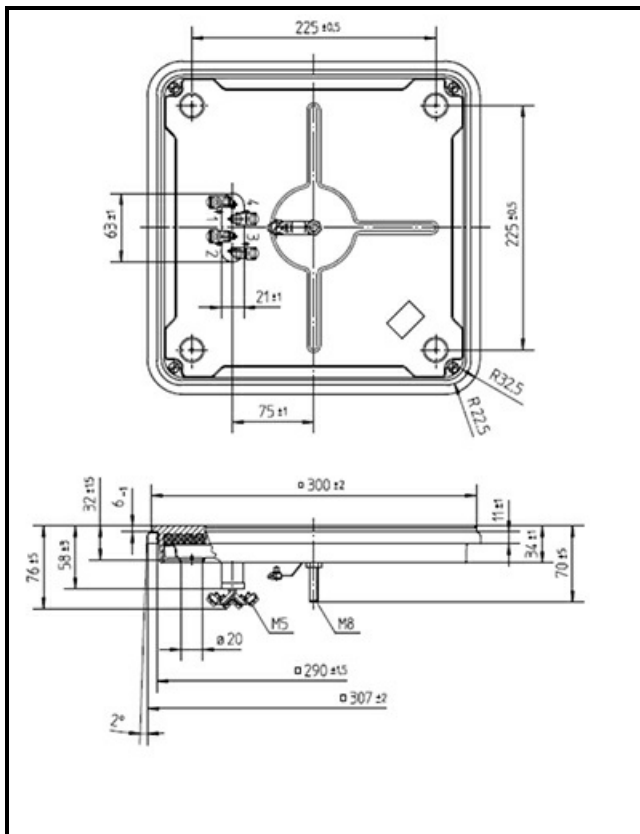

Technical data

DEPTH MM	A=300mm
WIDTH MM	B=300mm
KILOWATT KW	KW=4
WATT	WATT=4000
MONOPHASE	MONOFASE/MONOPHASE
DRY HEATING ELEMENT	SECCO/DRY