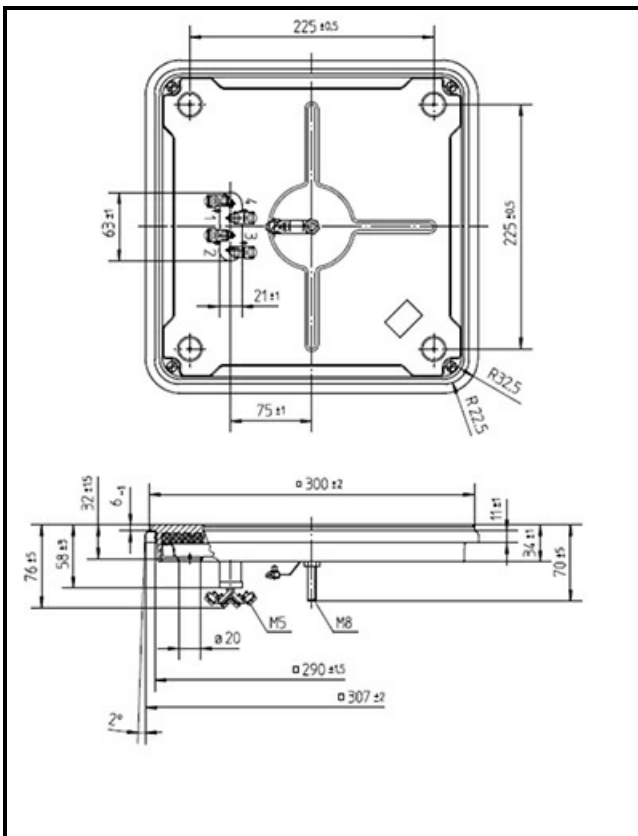

1101512

HOT PLATE 300X300mm 4000W 230V

Date: 04-04-2025

Technical data

DEPTH MM	A=300mm
WIDTH MM	B=300mm
KILOWATT KW	KW=4
WATT	WATT=4000
MONOPHASE	MONOFASE/MONOPHASE
DRY HEATING ELEMENT	SECCO/DRY

Manufacturer code