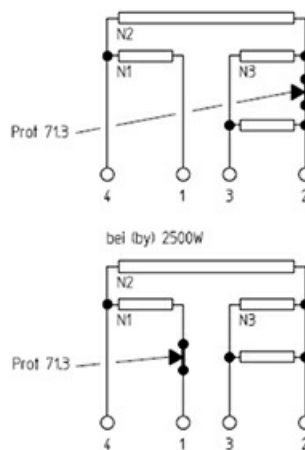

1101512

HOT PLATE 300X300mm 4000W 230V

Date: 23-12-2024

Technical data

DEPTH MM	A=300mm
WIDTH MM	B=300mm
KILOWATT KW	KW=4
WATT	WATT=4000
MONOPHASE	MONOFASE/MONOPHASE
DRY HEATING ELEMENT	SECCO/DRY

Manufacturer code