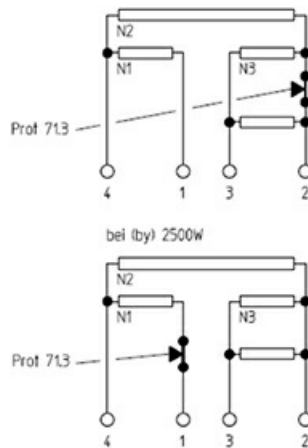

1101512

HOT PLATE 300X300mm 4000W 230V

Date: 04-04-2025

Technical data

DEPTH MM	A=300mm
WIDTH MM	B=300mm
KILOWATT KW	KW=4
WATT	WATT=4000
MONOPHASE	MONOFASE/MONOPHASE
DRY HEATING ELEMENT	SECCO/DRY

Manufacturer code