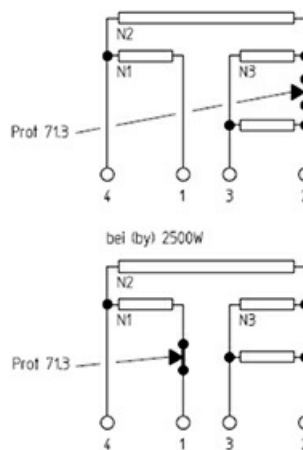

# HOT PLATE 300X300mm 4000W 230V

Date: 23-02-2025

## Technical data

DEPTH MM	A=300mm
WIDTH MM	B=300mm
KILOWATT KW	KW=4
WATT	WATT=4000
MONOPHASE	MONOFASE/MONOPHASE
DRY HEATING ELEMENT	SECCO/DRY