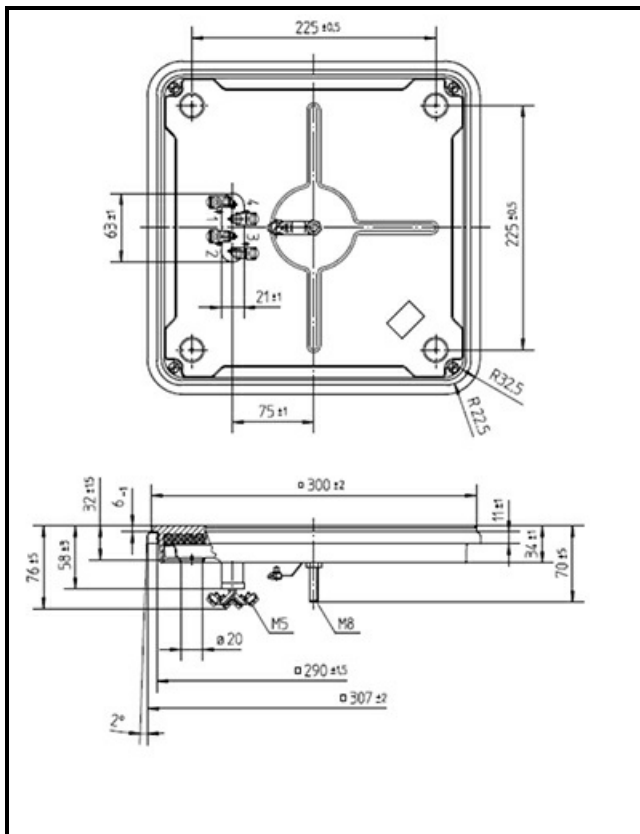

1101512

HOT PLATE 300X300mm 4000W 230V

Date: 23-12-2024

Technical data

DEPTH MM	A=300mm
WIDTH MM	B=300mm
KILOWATT KW	KW=4
WATT	WATT=4000
MONOPHASE	MONOFASE/MONOPHASE
DRY HEATING ELEMENT	SECCO/DRY

Manufacturer code