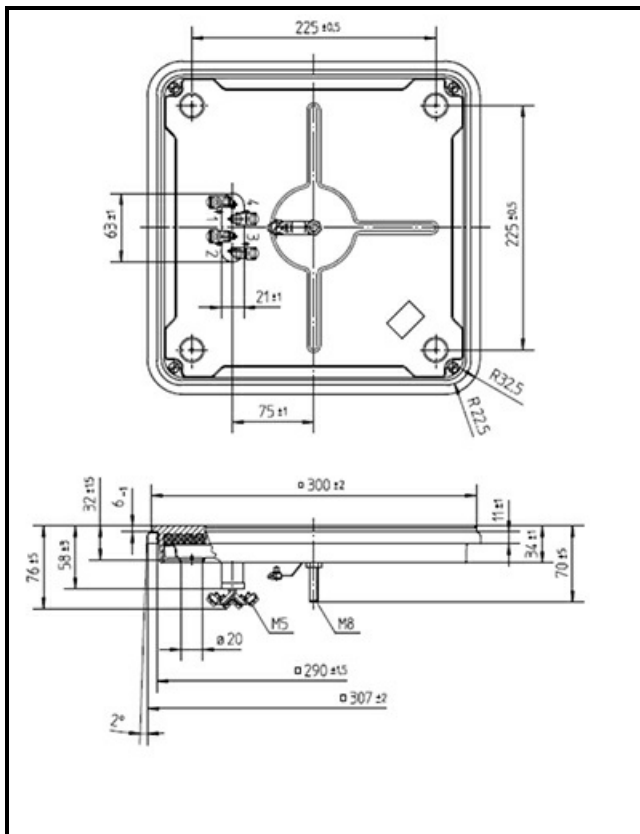

# HOT PLATE 300X300mm 4000W 230V

Date: 22-01-2025

## Technical data

DEPTH MM	A=300mm
WIDTH MM	B=300mm
KILOWATT KW	KW=4
WATT	WATT=4000
MONOPHASE	MONOFASE/MONOPHASE
DRY HEATING ELEMENT	SECCO/DRY