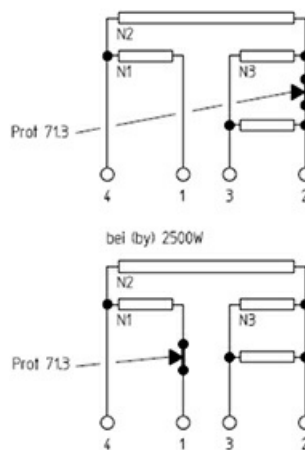

# HOT PLATE 300X300mm 4000W 230V

Date: 22-01-2025

## Technical data

DEPTH MM	A=300mm
WIDTH MM	B=300mm
KILOWATT KW	KW=4
WATT	WATT=4000
MONOPHASE	MONOFASE/MONOPHASE
DRY HEATING ELEMENT	SECCO/DRY