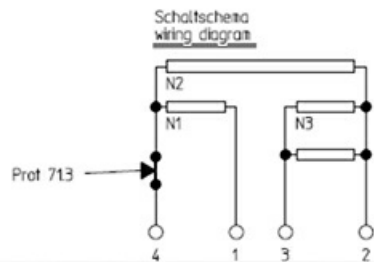

# HOT PLATE 220x220mm 2000 W 400 V

Date: 06-04-2025

## Technical data

DEPTH MM	A=220mm
WIDTH MM	B=220mm
KILOWATT KW	KW=2
WATT	WATT=2000
THREE PHASE	TRIFASE/THREEPHASE
DRY HEATING ELEMENT	SECCO/DRY