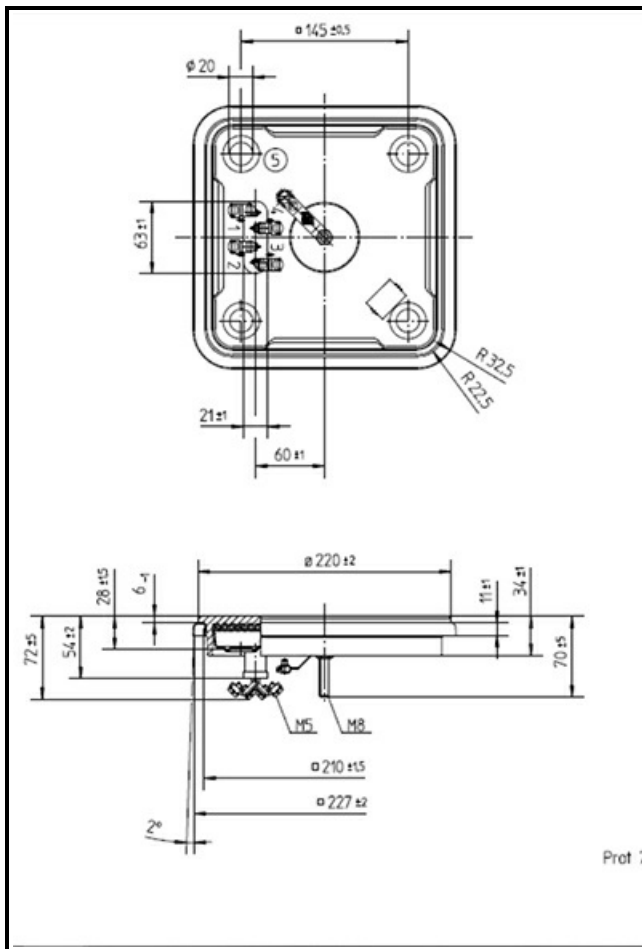

# HOT PLATE 220x220mm 2000 W 400 V

Date: 06-04-2025

## Technical data

DEPTH MM	A=220mm
WIDTH MM	B=220mm
KILOWATT KW	KW=2
WATT	WATT=2000
THREE PHASE	TRIFASE/THREEPHASE
DRY HEATING ELEMENT	SECCO/DRY