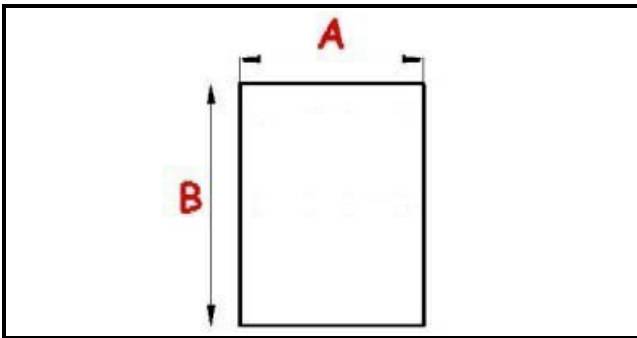

4137168

CHUTE CUBES

Date: 06-04-2025

ORIGINAL
OSP
SPARE PARTS

Technical data

DEPTH MM	L=585mm
WIDTH MM	P=205mm

Manufacturer code

BREMA GROUP S.P.A.
EURFRIGOR - BRICE ITALIA SRL
N.T.F. SRL
EURFRIGOR - BRICE ITALIA SRL