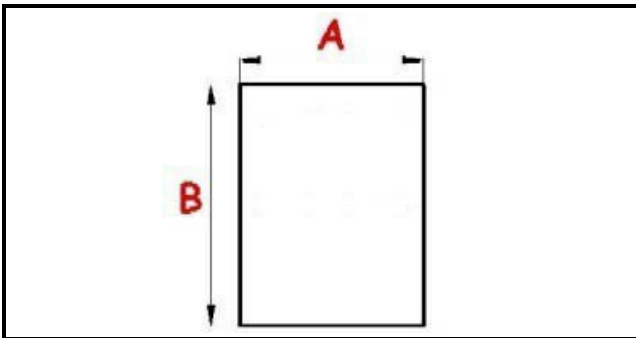

4137168

CHUTE CUBES

Date: 22-11-2024

ORIGINAL
OSP
SPARE PARTS**Technical data**

DEPTH MM	L=585mm
WIDTH MM	P=205mm

Manufacturer code

BREMA GROUP S.P.A.
EURFRIGOR - BRICE ITALIA SRL
N.T.F. SRL
EURFRIGOR - BRICE ITALIA SRL