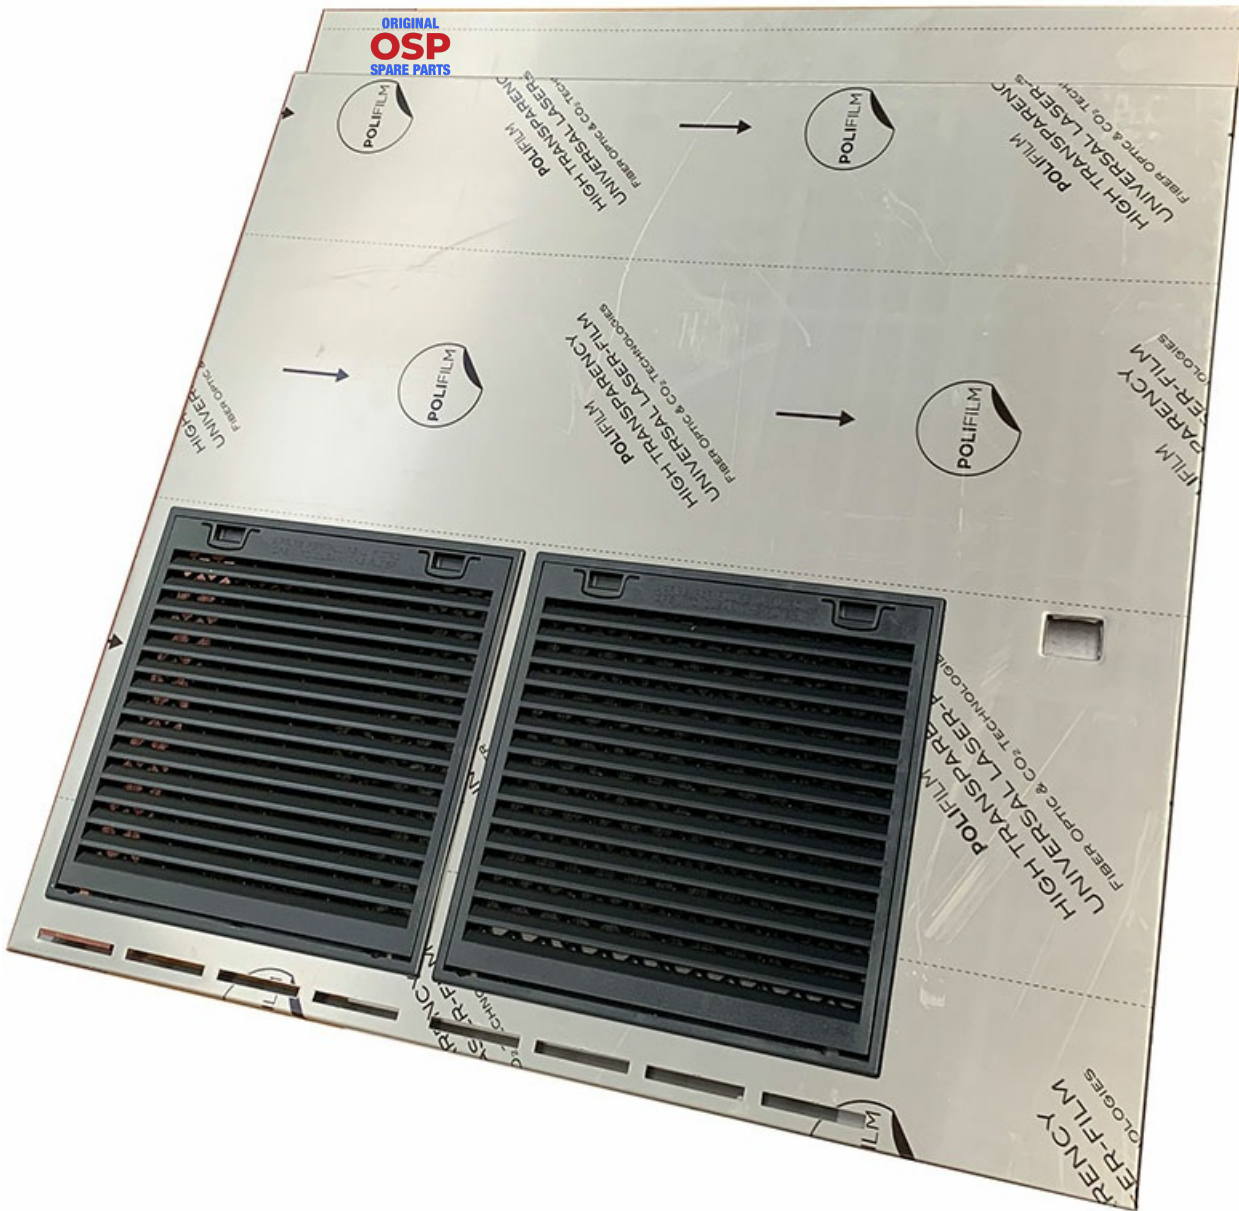

4125054

FRONT PANEL

Date: 23-02-2025

Technical data

WIDTH MM	L=675mm
HEIGHT MM	H=690mm

Manufacturer code

BREMA GROUP S.P.A.