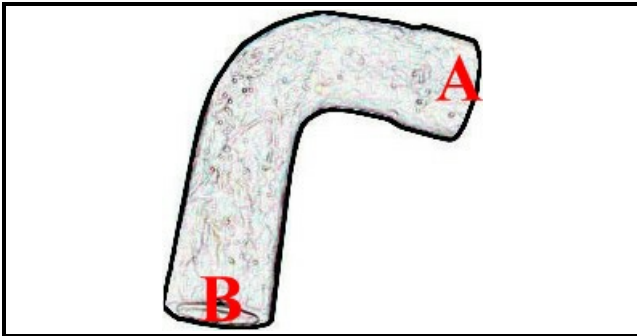

2108317

PUMP DRAIN HOSE-BREATHER VALVE RV44

Date: 03-04-2025

ORIGINAL
OSP
SPARE PARTS

Technical data

| | |
|------------------------------|------------|
| DEPTH MM | L=350mm |
| MINIMUM INTERNAL DIAMETER mm | A=20mm |
| MAXIMUM INTERNAL DIAMETER mm | B=20mm |
| NUMBER OF WAYS | 2 VIE/WAYS |