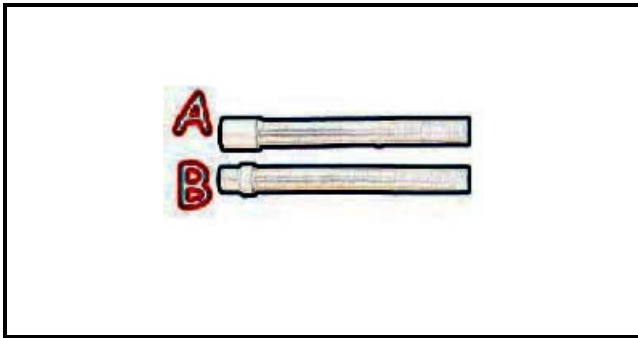

2109092

Date: 07-04-2025

Technical data

DEPTH MM	L=1600mm
MINIMUM INTERNAL DIAMETER mm	B=35mm
MAXIMUM INTERNAL DIAMETER mm	A=40mm

Manufacturer code

ELECTROLUX PROFESSIONAL S.P.A.