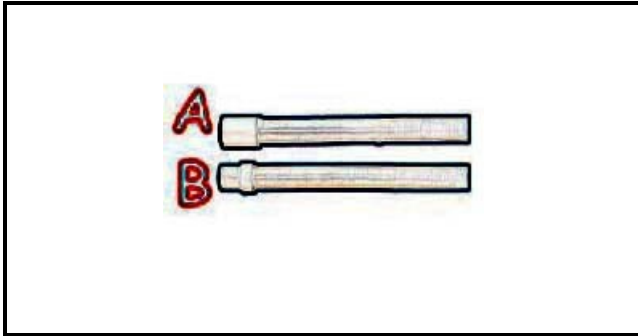

2109092

Date: 28-04-2025

Technical data

| | |
|------------------------------|----------|
| DEPTH MM | L=1600mm |
| MINIMUM INTERNAL DIAMETER mm | B=35mm |
| MAXIMUM INTERNAL DIAMETER mm | A=40mm |

Manufacturer code