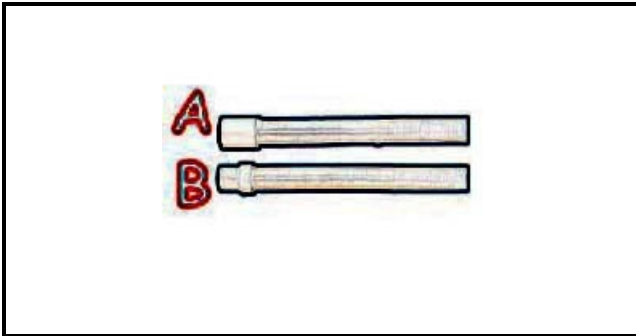

2109092

Date: 01-03-2025

**ORIGINAL
OSP
SPARE PARTS**

Technical data

DEPTH MM	L=1600mm
MINIMUM INTERNAL DIAMETER mm	B=35mm
MAXIMUM INTERNAL DIAMETER mm	A=40mm

Manufacturer code

ELECTROLUX PROFESSIONAL S.P.A.