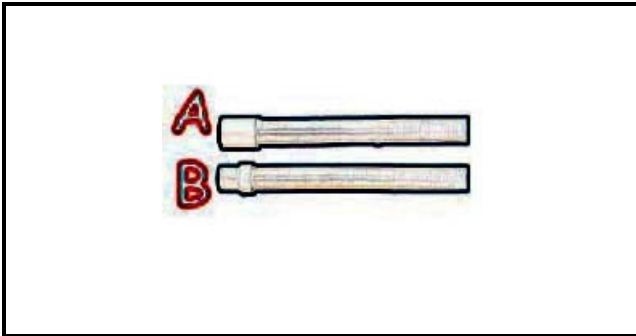

2109092

Date: 21-11-2024

**ORIGINAL
OSP
SPARE PARTS**

Technical data

DEPTH MM	L=1600mm
MINIMUM INTERNAL DIAMETER mm	B=35mm
MAXIMUM INTERNAL DIAMETER mm	A=40mm

Manufacturer code

ELECTROLUX PROFESSIONAL S.P.A.