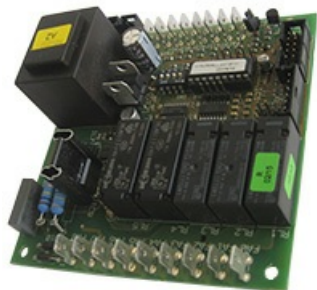

1114628

ELECTRONIC BOARD CAP7E (2012) BACKLIGHT

Date: 24-02-2025

ORIGINAL
OSP
SPARE PARTS