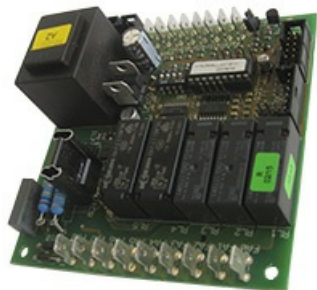

1114628

ELECTRONIC BOARD CAP7E (2012) BACKLIGHT

Date: 23-01-2025

ORIGINAL
OSP
SPARE PARTS