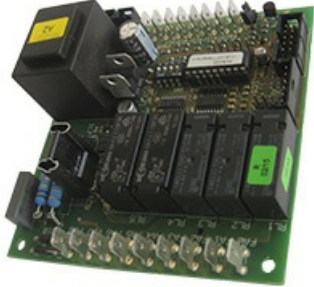

# ELECTRONIC BOARD CAP7E (2012) BACKLIGHT

Date: 08-04-2025

ORIGINAL  
**OSP**  
SPARE PARTS