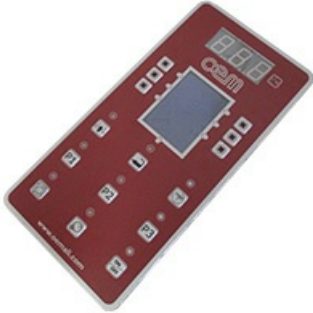

## DIGITAL PANEL

Date: 01-11-2024

ORIGINAL  
**OSP**  
SPARE PARTS