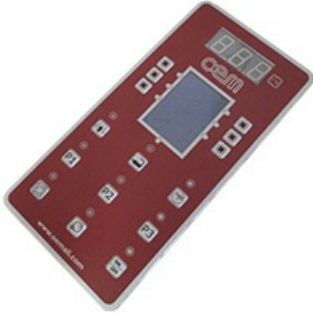

## DIGITAL PANEL

Date: 23-12-2024

ORIGINAL  
**OSP**  
SPARE PARTS