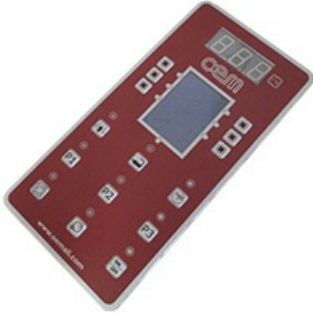

## DIGITAL PANEL

Date: 23-02-2025

ORIGINAL  
**OSP**  
SPARE PARTS