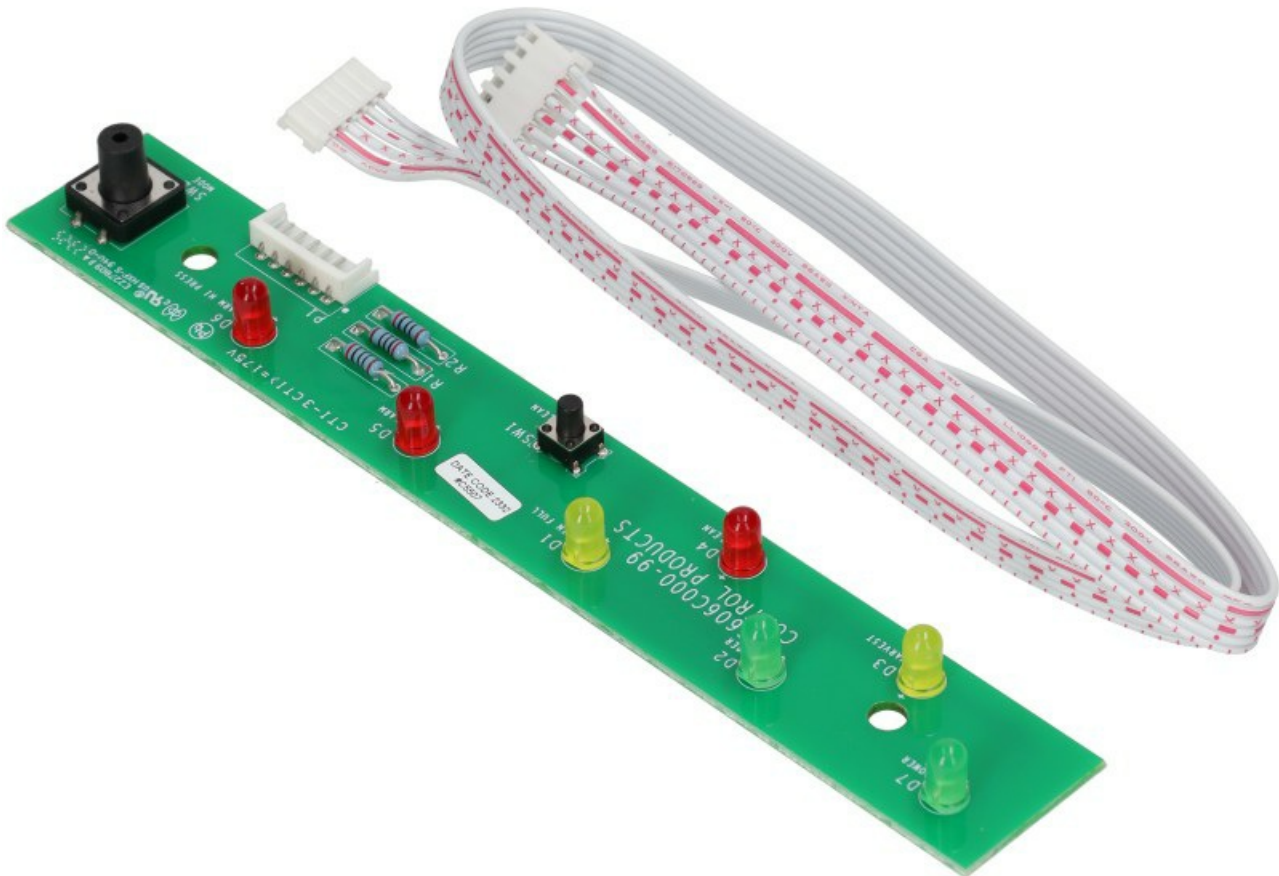

1214252

MONITORING LED ASSY

Date: 07-04-2025

ORIGINAL
OSP
SPARE PARTS

Manufacturer code

SCOTSMAN ICE Srl.