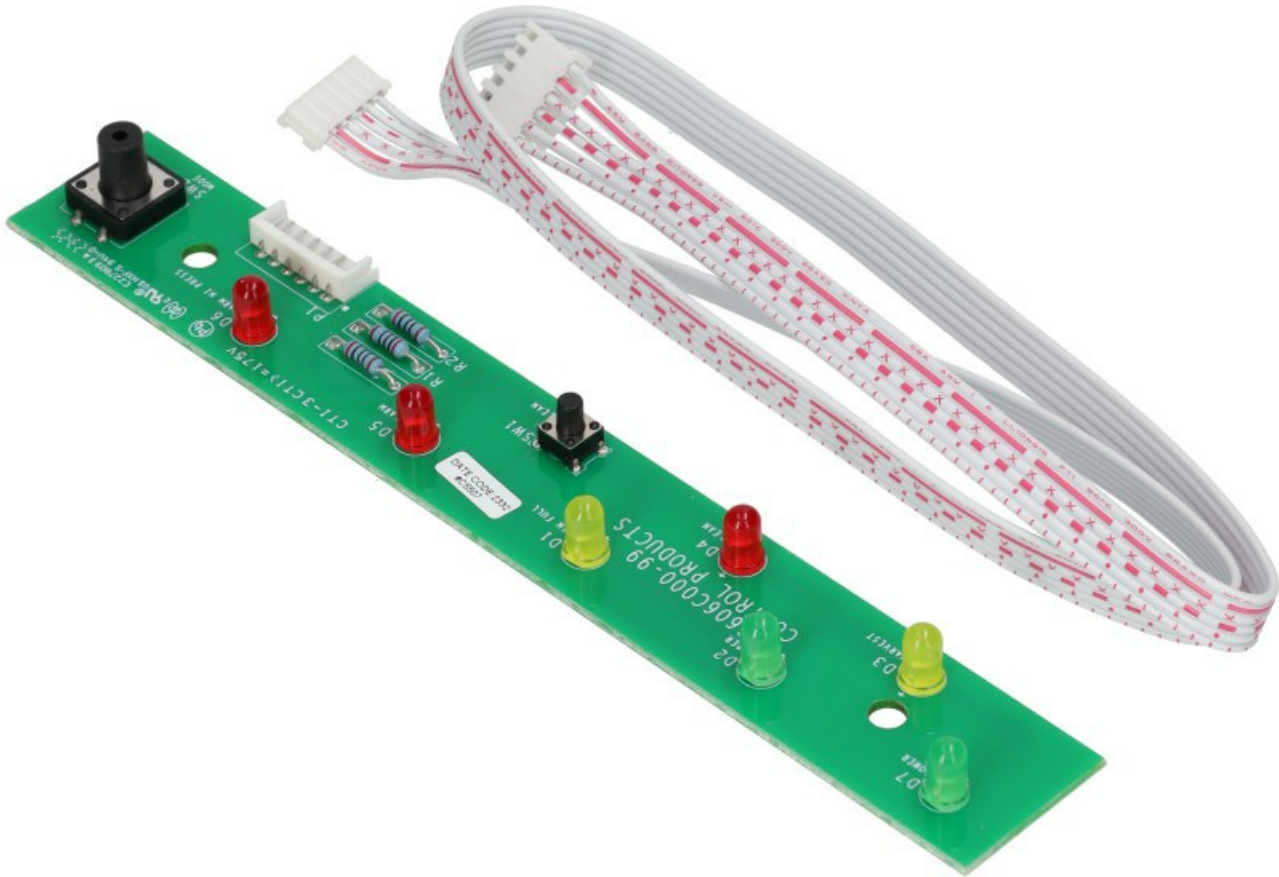

1214252

MONITORING LED ASSY

Date: 23-02-2025

ORIGINAL
OSP
SPARE PARTS

Manufacturer code

SCOTSMAN ICE Srl.