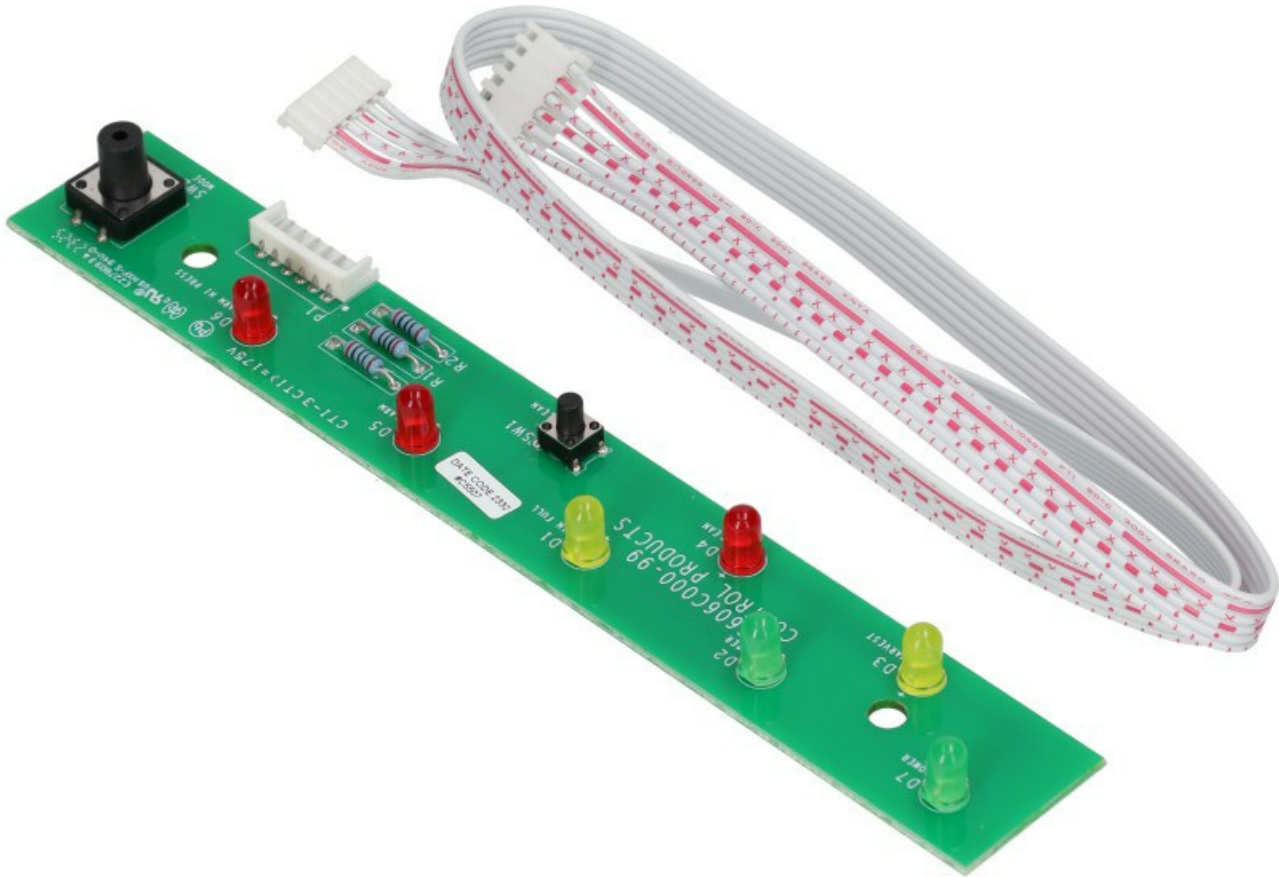

1214252

# MONITORING LED ASSY

Date: 15-11-2024

ORIGINAL  
**OSP**  
SPARE PARTS