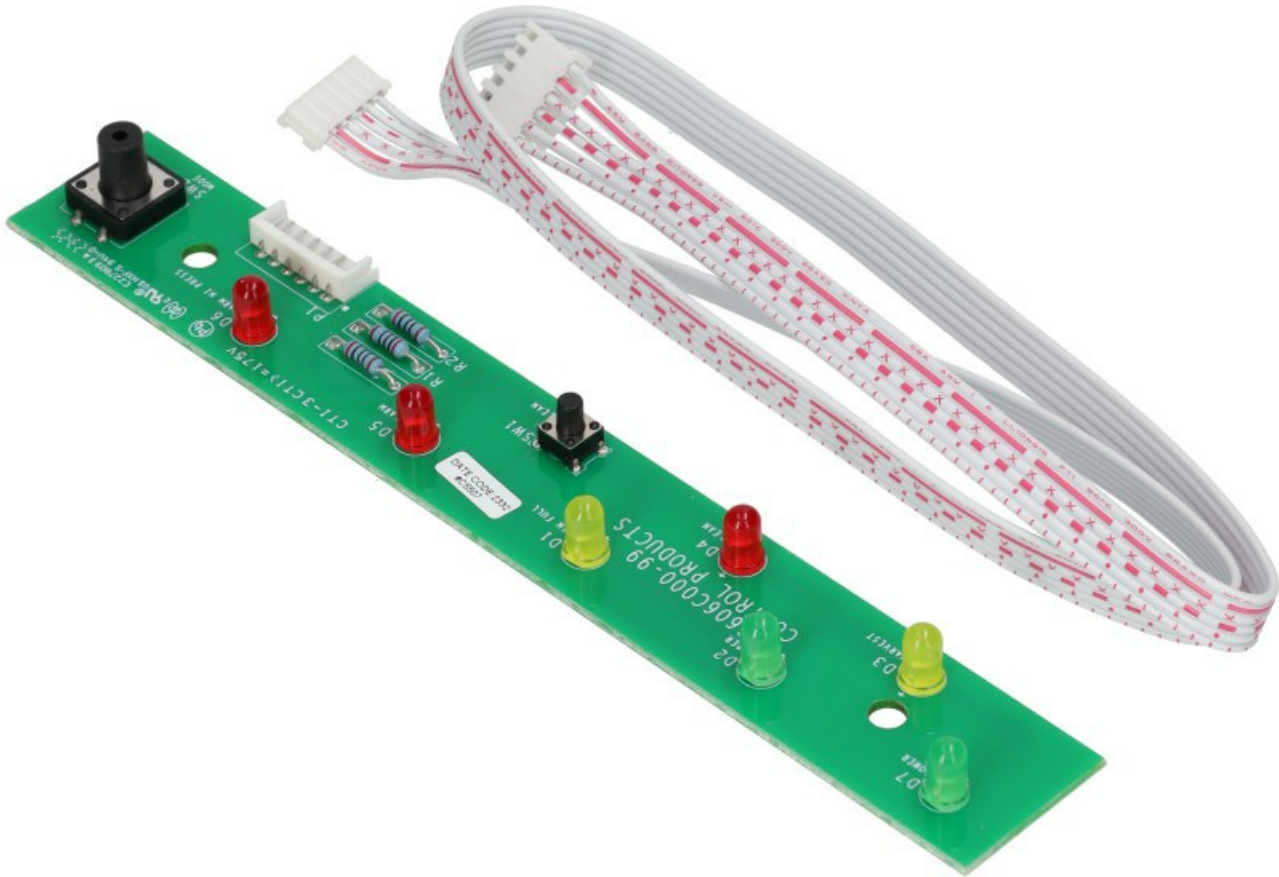

1214252

# MONITORING LED ASSY

Date: 23-12-2024

ORIGINAL  
**OSP**  
SPARE PARTS