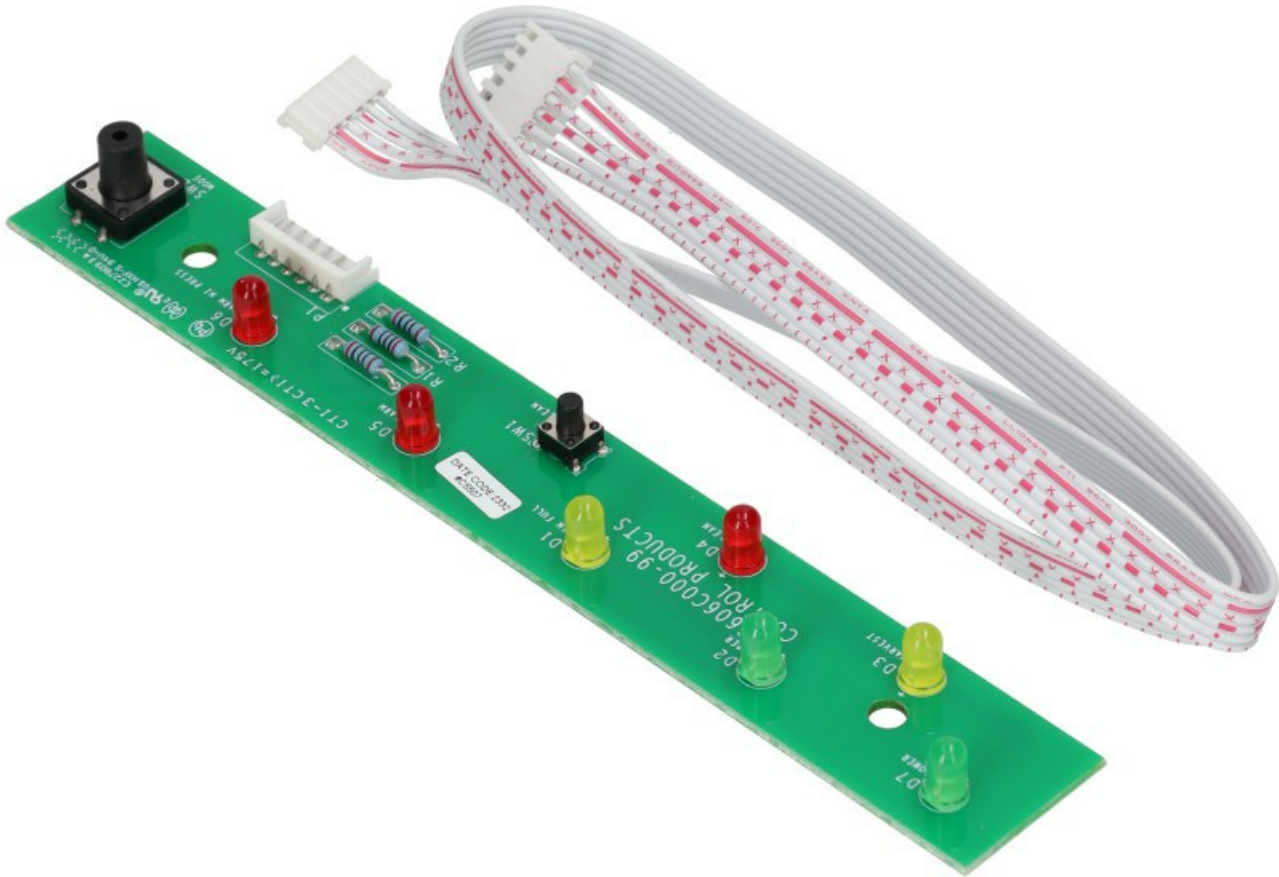

1214252

# MONITORING LED ASSY

Date: 23-02-2025

ORIGINAL  
**OSP**  
SPARE PARTS