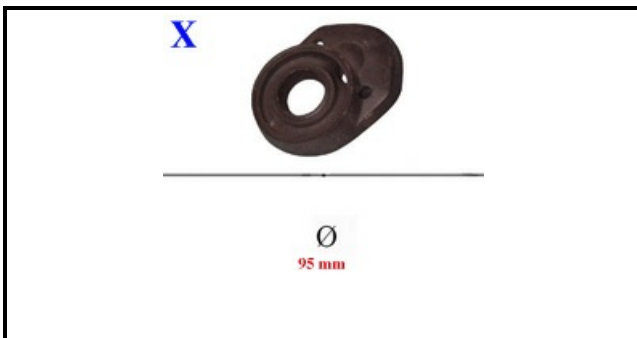

4109031

DOUBLE CROWN FLAME SPREADER 5,5KW

Date: 21-11-2024

ORIGINAL
OSP
SPARE PARTS**Technical data**

EXTERNAL DIAMETER mm	Ø=95mm
KILOWATT KW	5,5 KW
BURNER	X=4111059

Manufacturer code

GIGA GRANDI CUCINE SRL