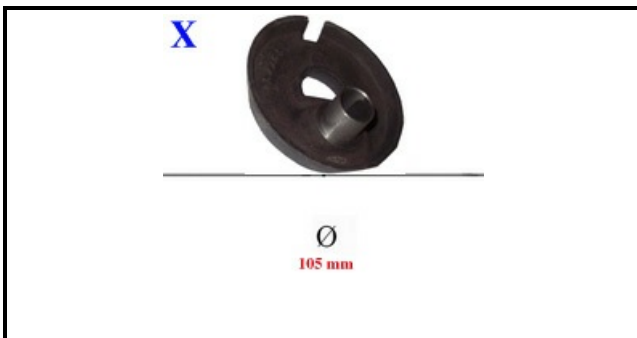

4109040

**DOUBLE CROWN FLAME SPREADER 115 KW 5,5**

Date: 22-11-2024

ORIGINAL  
**OSP**  
SPARE PARTS**Technical data**

EXTERNAL DIAMETER mm	Ø=115mm
KILOWATT KW	5,5 KW
BURNER	X=4111102

**Manufacturer code**