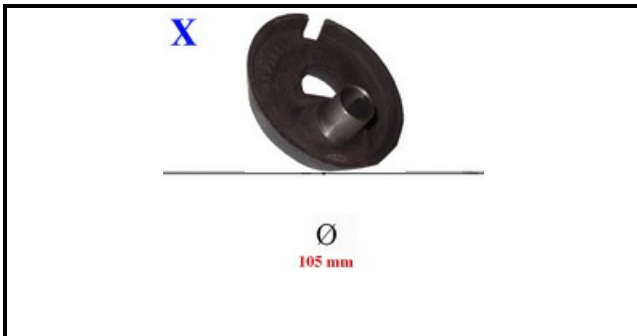

4109040

**DOUBLE CROWN FLAME SPREADER 115 KW 5,5**

Date: 27-02-2025

ORIGINAL  
**OSP**  
SPARE PARTS**Technical data**

EXTERNAL DIAMETER mm	Ø=115mm
KILOWATT KW	5,5 KW
BURNER	X=4111102

**Manufacturer code**