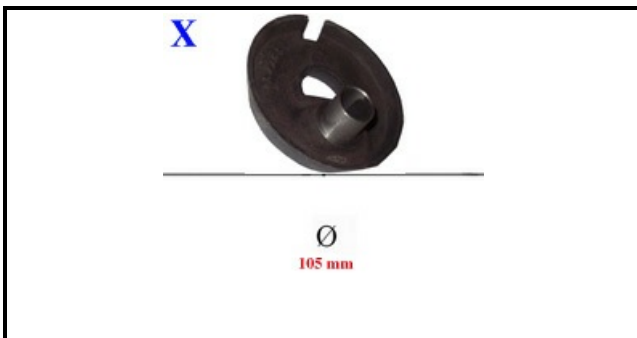

# DOUBLE CROWN FLAME SPREADER 115 KW 5,5

Date: 12-04-2025

ORIGINAL  
**OSP**  
SPARE PARTS

## Technical data

EXTERNAL DIAMETER mm	Ø=115mm
KILOWATT KW	5,5 KW
BURNER	X=4111102