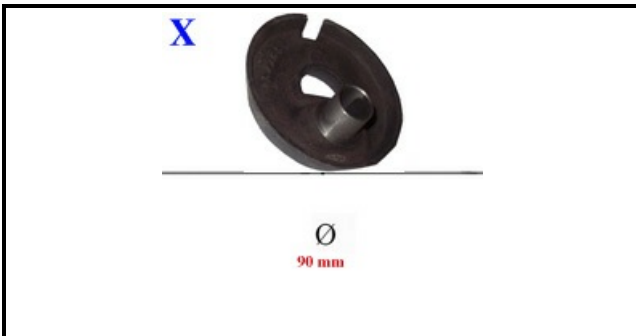

4109041

DOUBLE CROWN FLAME SPREADER C.90 KW 3,5

Date: 27-02-2025

ORIGINAL
OSP
SPARE PARTS**Technical data**

EXTERNAL DIAMETER mm	Ø=90mm
KILOWATT KW	3,5 KW
BURNER	X=4111103

Manufacturer code

OFFCAR THE GREAT COOKING S.R.L.