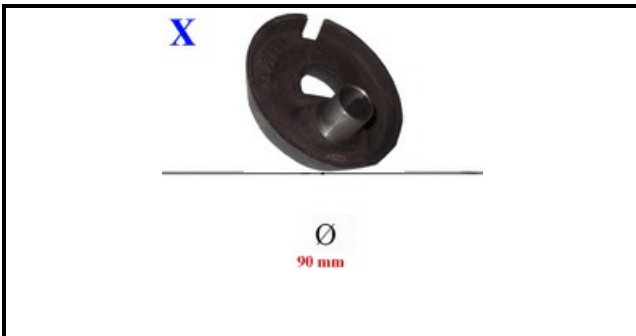

4109041

**DOUBLE CROWN FLAME SPREADER C.90 KW 3,5**

Date: 22-11-2024

ORIGINAL  
**OSP**  
SPARE PARTS**Technical data**

EXTERNAL DIAMETER mm	Ø=90mm
KILOWATT KW	3,5 KW
BURNER	X=4111103

**Manufacturer code**