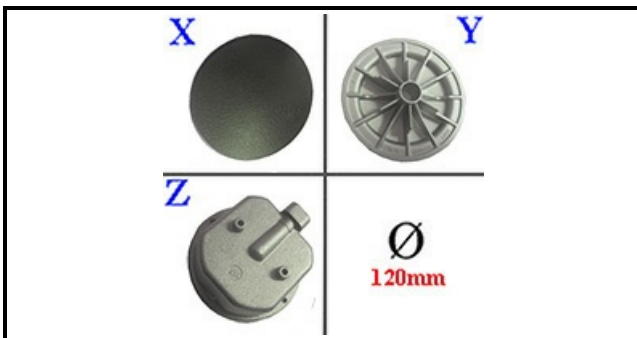

4109097

BURNER RING BERTO'S

Date: 28-12-2024

ORIGINAL
OSP
SPARE PARTS**Technical data**

EXTERNAL DIAMETER mm	Ø=120mm
KILOWATT KW	3,6 KW
FLAME SPREADER	X=4109096
FLAME SPREADER SUPPORT	Y=4111163
BURNER	Z=4117941