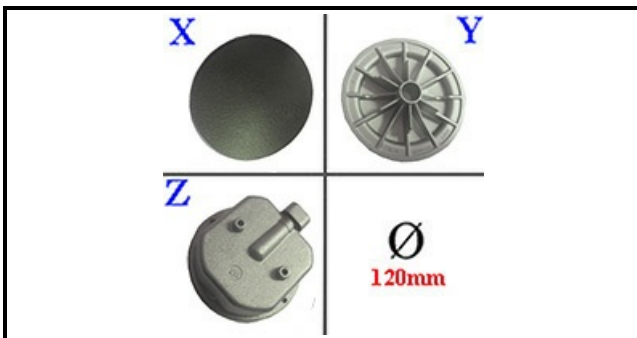

4109097

BURNER RING BERTO'S

Date: 24-11-2024

ORIGINAL
OSP
SPARE PARTS**Technical data**

EXTERNAL DIAMETER mm	Ø=120mm
KILOWATT KW	3,6 KW
FLAME SPREADER	X=4109096
FLAME SPREADER SUPPORT	Y=4111163
BURNER	Z=4117941