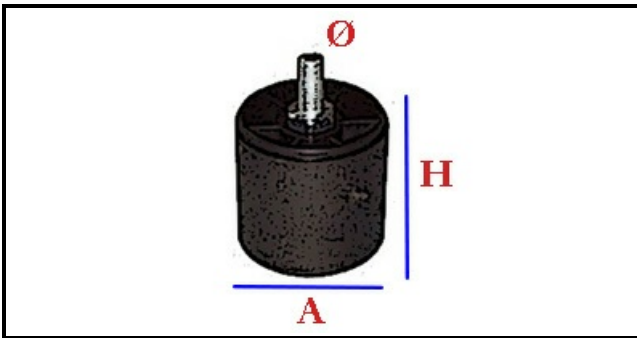

3105006

STAINLESS STEEL SUPPORT LS 1105

Date: 05-04-2025

Technical data

HEIGHT MM	H min=130mm
THREAD MA	M12
MATERIAL	INOX
LOWER DIAMETER	A=51mm
HEIGHT MM	H max=195mm

Manufacturer code

COMENDA - ALI GROUP SRL A SOCIO UNICO
HOONVED - ALI GROUP SRL A SOCIO UNICO
RANCILIO GROUP SPA CON SOCIO UNICO