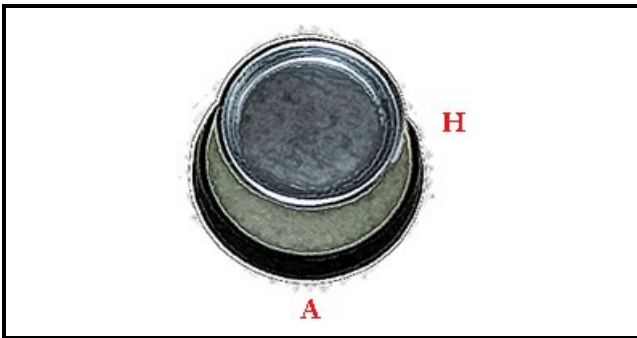

3105018

SUPPORT H46mm

Date: 07-04-2025

Technical data

HEIGHT MM	H=48mm
MATERIAL	INOX
LOWER DIAMETER	A=77mm