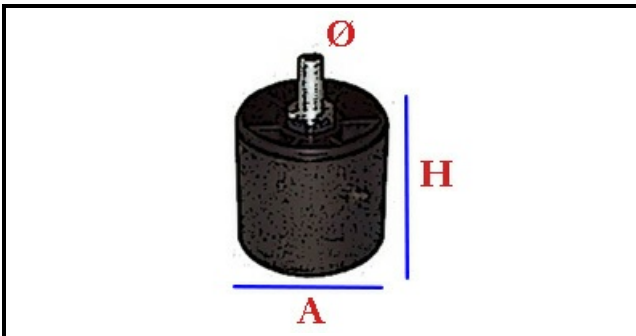

3105023

STAINLESS STEEL SUPPORT 55/65 M10

Date: 06-04-2025

Technical data

HEIGHT MM	H min=55mm
THREAD MA	M10
MATERIAL	INOX
LOWER DIAMETER	A=33mm
HEIGHT MM	H max=65mm

Manufacturer code

ELFRAMO SPA