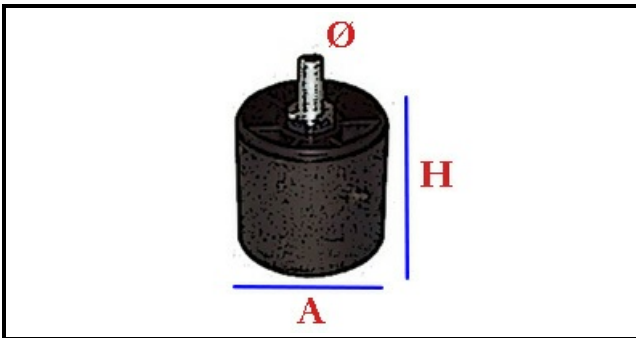

3105023

STAINLESS STEEL SUPPORT 55/65 M10

Date: 23-02-2025

**Technical data**

HEIGHT MM	H min=55mm
THREAD MA	M10
MATERIAL	INOX
LOWER DIAMETER	A=33mm
HEIGHT MM	H max=65mm

Manufacturer code

ELFRAMO SPA