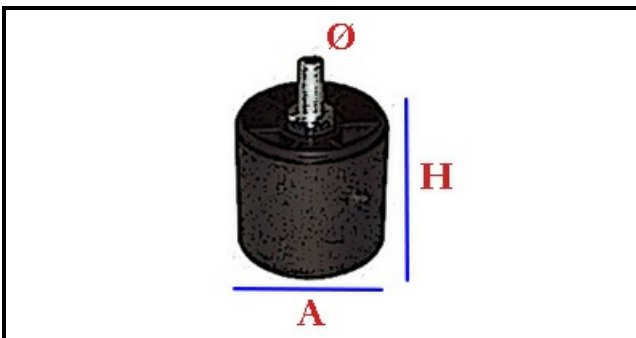

3105023

STAINLESS STEEL SUPPORT 55/65 M10

Date: 22-12-2024

Technical data

HEIGHT MM	H min=55mm
THREAD MA	M10
MATERIAL	INOX
LOWER DIAMETER	A=33mm
HEIGHT MM	H max=65mm

Manufacturer code

ELFRAMO SPA