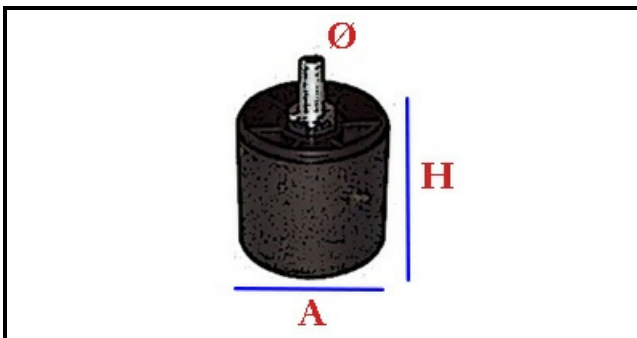

3105037

ADJUSTABLE SUPPORT D=54

Date: 12-04-2025

ORIGINAL
OSP
SPARE PARTS

Technical data

HEIGHT MM	H=12mm
THREAD MA	M10
MATERIAL	PLASTICA/PLASTIC
LOWER DIAMETER	A=47mm

Manufacturer code

ELFRAMO SPA