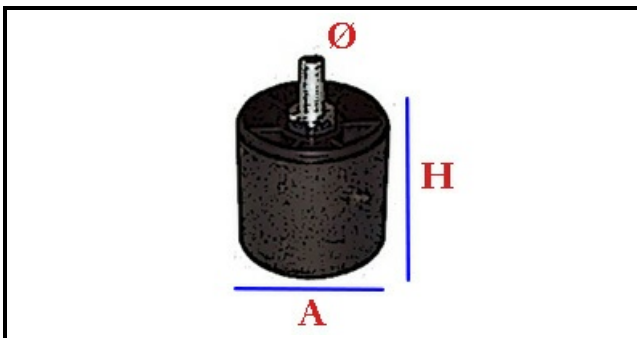

### Technical data

HEIGHT MM	H=35mm
THREAD MA	M8
MATERIAL	PLASTICA/PLASTIC
LOWER DIAMETER	A=47mm