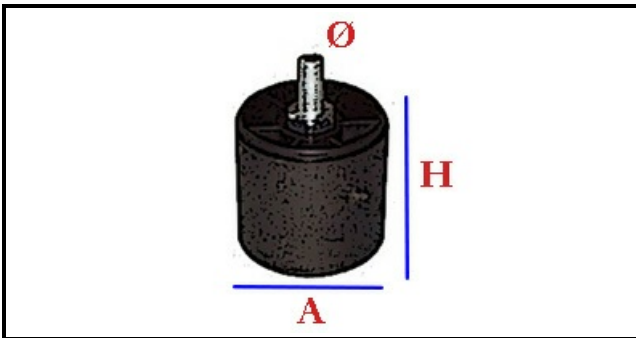

3105042

SLICER SUPPORT H 33mm D.8mm

Date: 22-11-2024

**Technical data**

HEIGHT MM	H=35mm
THREAD MA	M8
MATERIAL	PLASTICA/PLASTIC
LOWER DIAMETER	A=47mm