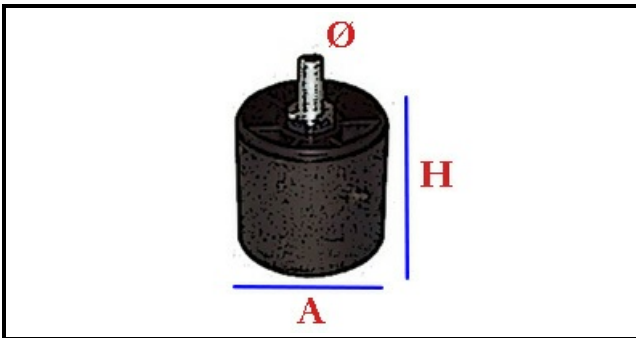

3105044

STEINLESS STEEL DEVICE LEG 160/268 M12

Date: 24-11-2024

ORIGINAL
OSP
SPARE PARTS**Technical data**

HEIGHT MM	H min=160mm
THREAD MA	M12
MATERIAL	INOX
HEIGHT MM	H max=268mm