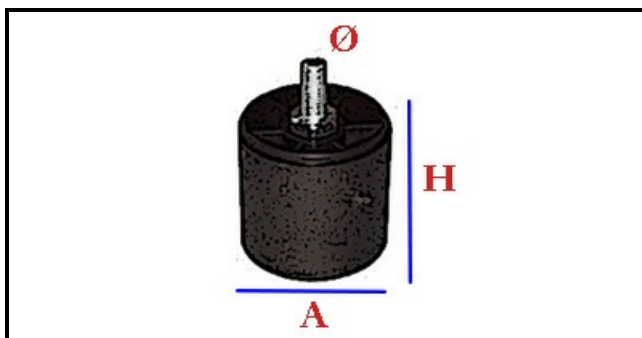

3105050

FOOT P.6 H. 42 mm

Date: 22-11-2024

**Technical data**

HEIGHT MM	H=45mm
THREAD MA	M6
MATERIAL	PLASTICA/PLASTIC
LOWER DIAMETER	A=45mm