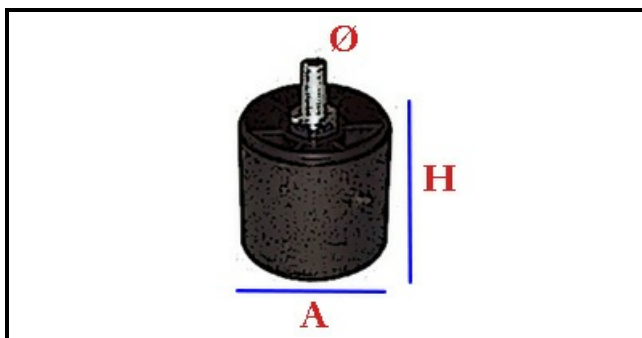

3105050

FOOT P.6 H. 42 mm

Date: 27-01-2025

**Technical data**

HEIGHT MM	H=45mm
THREAD MA	M6
MATERIAL	PLASTICA/PLASTIC
LOWER DIAMETER	A=45mm