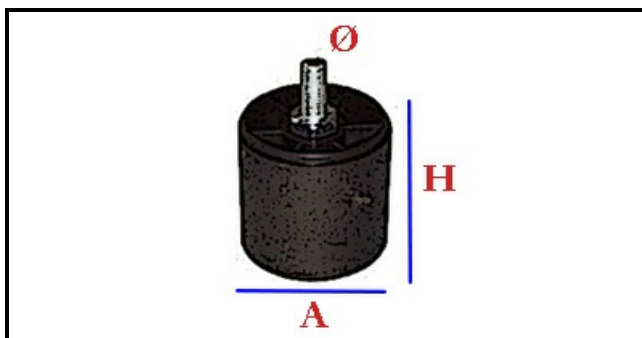

3105050

FOOT P.6 H. 42 mm

Date: 22-12-2024

**Technical data**

HEIGHT MM	H=45mm
THREAD MA	M6
MATERIAL	PLASTICA/PLASTIC
LOWER DIAMETER	A=45mm