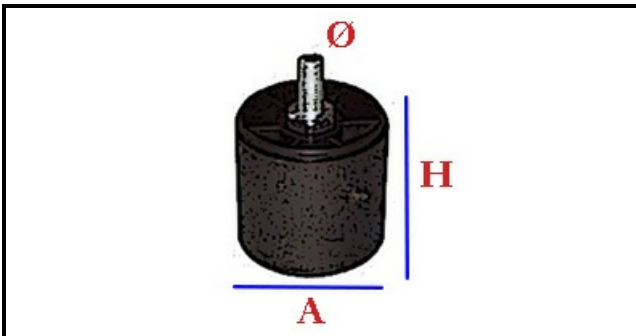

3105061

LEG INOX H100 / 150 SCREW M10x40

Date: 22-12-2024

ORIGINAL
OSP
SPARE PARTS**Technical data**

HEIGHT MM	H min=100mm
THREAD MA	M10
MATERIAL	INOX
HEIGHT MM	H max=150mm

Manufacturer code

COLD LINE S.R.L.